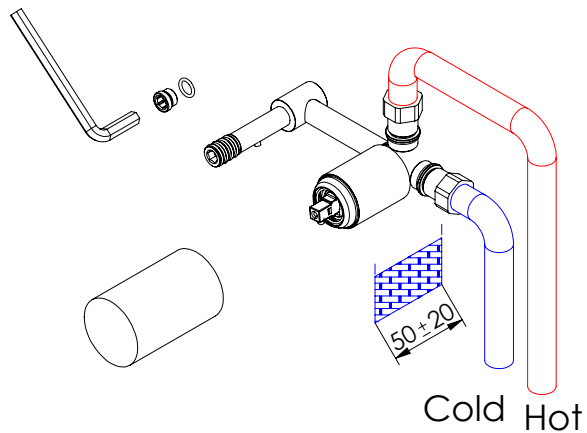

ESC. 1:5	Monocomando Embutir Lavatório		
Desenhou 12/11/2020	 ASM TAPS WATER SOUL		BIA070C1
Rev: 2 28/06/2022			

Service:

-  Adjustable Pliers
-  Screw Driver
-  Special Key 16,5
-  Level
-  2 / 6 / 8mm

Washbasin Mixer Installation Manual

2°

Conection:

3°

Fixed:

4°

Remove Protection:

5°