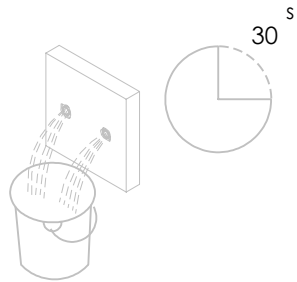

ESC. 1:5	Monocomando Embutir Lavatório		
Desenhou 12/11/2020	 ASM TAPS WATER SOUL		BIA070C1
Rev: 2 28/06/2022			

Service:

-  Adjustable Pliers
-  Screw Driver
-  Special Key 16,5
-  Level
-  2 / 6 / 8mm

Washbasin Mixer Installation Manual

2°

Conection:

3°

Fixed:

4°

Remove Protection:

5°