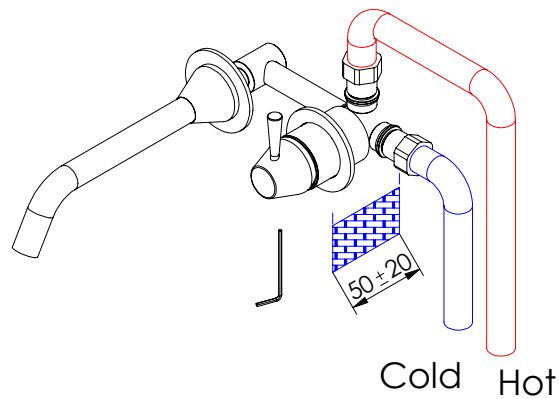

ESC. 1:5	Monocomando Embutir Lavatório		
Desenhou 12/11/2020	 ASM TAPS WATER SOUL		BIA070C1
Rev: 2 28/06/2022			

Service:

-  Adjustable Pliers
-  Screw Driver
-  Special Key 16,5
-  Level
-  2 / 6 / 8mm

Washbasin Mixer Installation Manual

2°

Conection:

3°

Fixed:

4°

Remove Protection:

5°