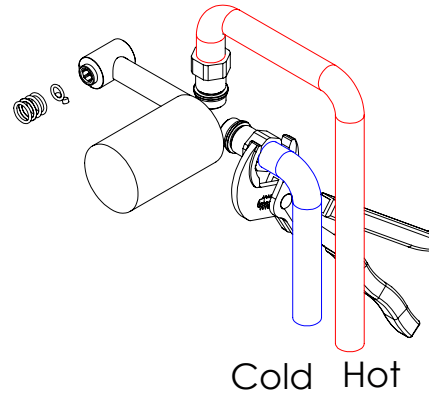

ESC. 1:5	Monocomando Embutir Lavatório		
Desenhou 12/11/2020	 ASM TAPS WATER SOUL		BIA070C1
Rev: 2 28/06/2022			

Service:

-  Adjustable Pliers
-  Screw Driver
-  Special Key 16,5
-  Level
-  2 / 6 / 8mm

Washbasin Mixer Installation Manual

2°

Conection:

3°

Fixed:

4°

Remove Protection:

5°