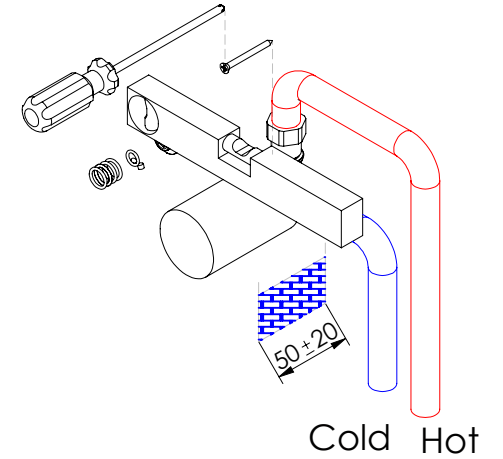

ESC. 1:5	Monocomando Embutir Lavatório		
Desenhou 12/11/2020	 ASM TAPS WATER SOUL		BIA070C1
Rev: 2 28/06/2022			

Service:

-  Adjustable Pliers
-  Screw Driver
-  Special Key 16,5
-  Level
-  2 / 6 / 8mm

Washbasin Mixer Installation Manual

2°

Conection:

3°

Fixed:

4°

Remove Protection:

5°