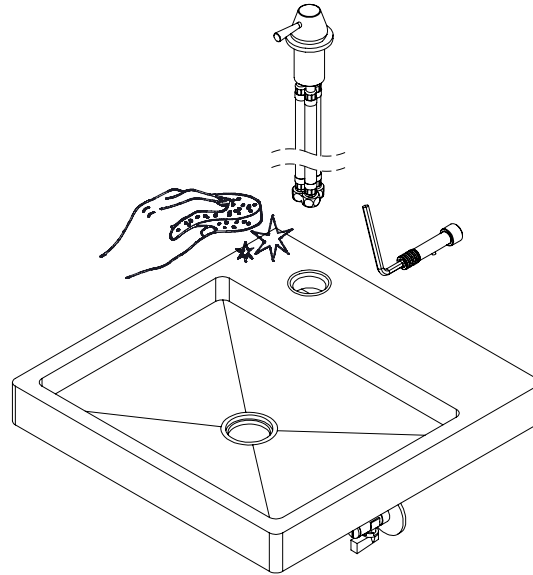

Washbasin Mixer Installation Manual

2°