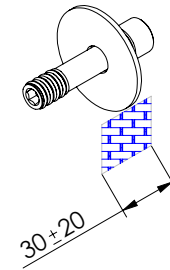

1°

Service:

MAX 80 C°

Washbasin Mixer Installation Manual

2°

Fixed:

3°

4°

5°

Maintenance: