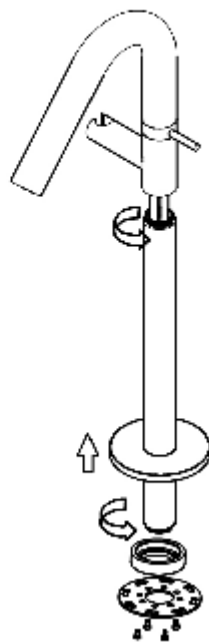

ESC. 1:5	Monocomando Banheira Montagem Ao Chão						
Desenhou 20/04/2021			BIA155A				
Rev: 1 21/03/2022							

7

turn on the valve to let water flush to clean the water pipes

8

paving tiles,use silicon to finish the gaps

11

install the body into embedded box

12

install the hand shower sets

9

the end with thread should be upward, another end with 2 rubber rings is downward

10

install the fixing scat