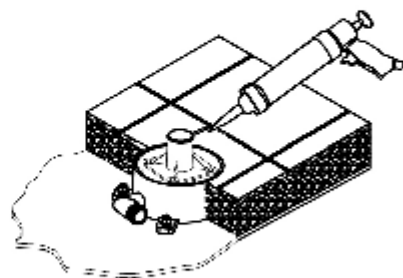

ESC. 1:5	Monocomando Banheira Montagem Ao Chão						
Desenhou 20/04/2021			BIA155A				
Rev: 1 21/03/2022							

7

turn on the valve to let water flush to clean the water pipes

8

paving tiles,use silicon to finish the gaps

11

install the body into embedded box

12

install the hand shower sets

9

the end with thread should be upward, another end with 2 rubber rings is downward

10

install the fixing scat