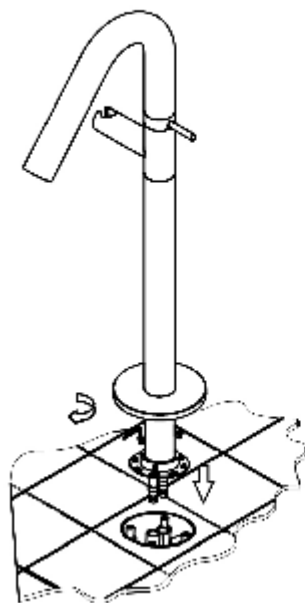

ESC. 1:5	Monocomando Banheira Montagem Ao Chão						
Desenhou 20/04/2021			BIA155A				
Rev: 1 21/03/2022							

7

turn on the valve to let water flush to clean the water pipes

8

paving tiles,use silicon to finish the gaps

11

install the body into embedded box

12

install the hand shower sets

9

the end with thread should be upward, another end with 2 rubber rings is downward

10

install the fixing scat