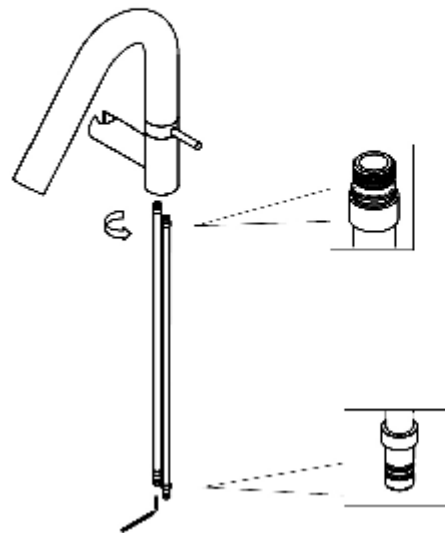

ESC. 1:5	Monocomando Banheira Montagem Ao Chão						
Desenhou 20/04/2021			BIA155A				
Rev: 1 21/03/2022							

7

turn on the valve to let water flush to clean the water pipes

8

paving tiles,use silicon to finish the gaps

11

install the body into embedded box

12

install the hand shower sets

9

the end with thread should be upward, another end with 2 rubber rings is downward

10

install the fixing scat