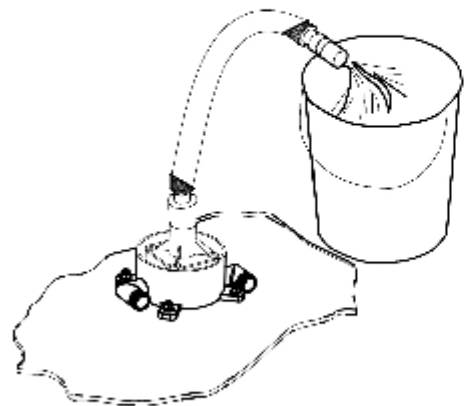

ESC. 1:5	Monocomando Banheira Montagem Ao Chão						
Desenhou 20/04/2021			BIA155A				
Rev: 1 21/03/2022							

7

turn on the valve to let water flush to clean the water pipes

8

paving tiles,use silicon to finish the gaps

11

install the body into embedded box

12

install the hand shower sets

9

the end with thread should be upward, another end with 2 rubber rings is downward

10

install the fixing scat