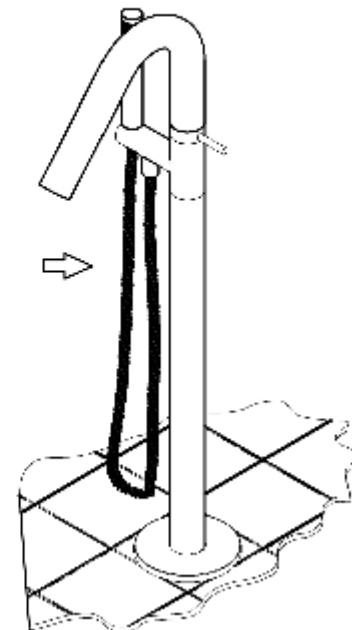

ESC. 1:5	Monocomando Banheira Montagem Ao Chão						
Desenhou 20/04/2021			BIA155A				
Rev: 1 21/03/2022							

7

turn on the valve to let water flush to clean the water pipes

8

paving tiles,use silicon to finish the gaps

11

install the body into embedded box

12

install the hand shower sets

9

the end with thread should be upward, another end with 2 rubber rings is downward

10

install the fixing scat