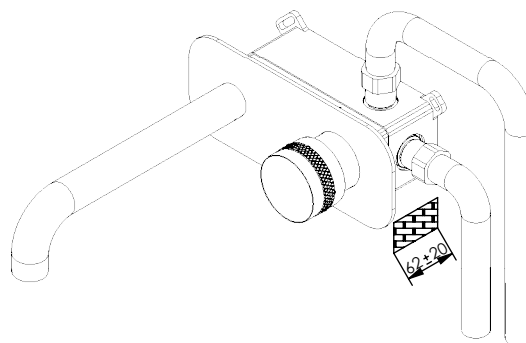

Hot Cold

Maintenance: