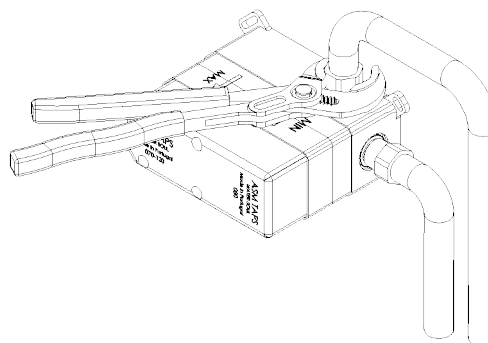

ESC. 1:5	Monocomando Embutir Lavatório			
Desenhado 12/01/2023			BOLD070A	
Rev:				

Service:

MAX  
80 C°

-  Adjustable Pliers
-  Cutter
-  Screw Driver
-  Special Key 16,5
-  Level
-  2 / 6 / 8mm

## Washbasin Mixer Installation Manual

2°

Conection:

Cold Hot

3°

Hot Cold

4°

Remove Protection: