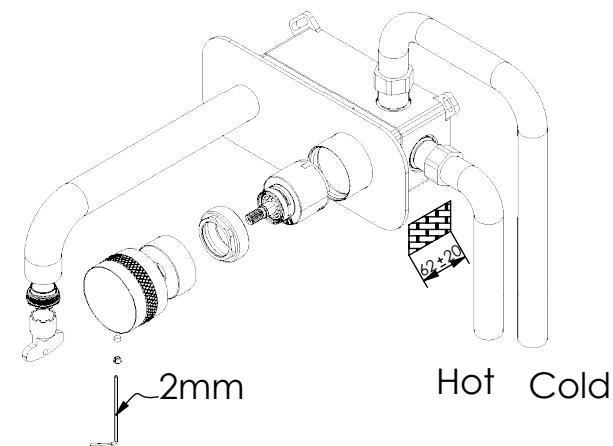

Service:

MAX
80 C°

- Adjustable Pliers
- Cutter
- Screw Driver
- Special Key 16,5
- Level
- 2 / 6 / 8mm

Washbasin Mixer Installation Manual

2°

Conection:

Cold Hot

3°

Hot Cold

4°

Remove Protection:

Hot Cold

5°

Hot Cold

Maintenance:

Hot Cold