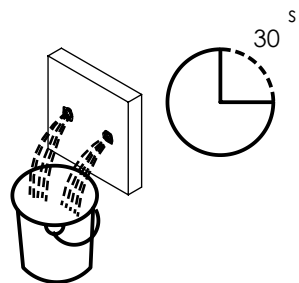

ESC. 1:5	Monocomando Embutir Lavatório			
Desenhado 12/01/2023			BOLD070A	
Rev:				

Service:

MAX  
80 C°

-  Adjustable Pliers
-  Cutter
-  Screw Driver
-  Special Key 16,5
-  Level
-  2 / 6 / 8mm

## Washbasin Mixer Installation Manual

2°

Conection:

Cold Hot

3°

Hot Cold

4°

Remove Protection: