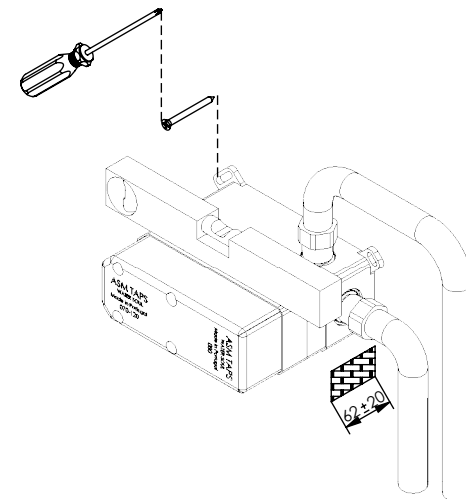

ESC. 1:5	Monocomando Embutir Lavatório			
Desenhado 12/01/2023			BOLD070A	
Rev:				

Service:

MAX  
80 C°

-  Adjustable Pliers
-  Cutter
-  Screw Driver
-  Special Key 16,5
-  Level
-  2 / 6 / 8mm

## Washbasin Mixer Installation Manual

2°

Conection:

Cold Hot

3°

Hot Cold

4°

Remove Protection: