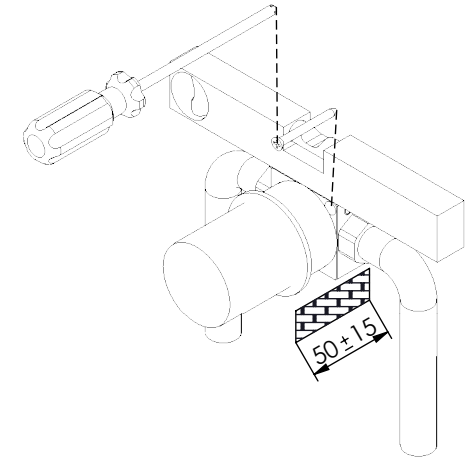

Service:

- Adjustable Pliers
- Screw Driver
- level
- 2,5mm

Washbasin Mixer Installation Manual

2°

Conection:

3°

Fixed:

4°

Remove Protection:

5°

Maintenance: