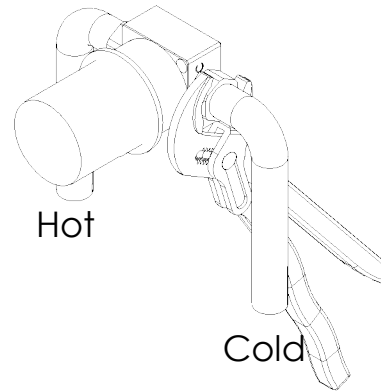

Washbasin Mixer Installation Manual

2°

Conection: