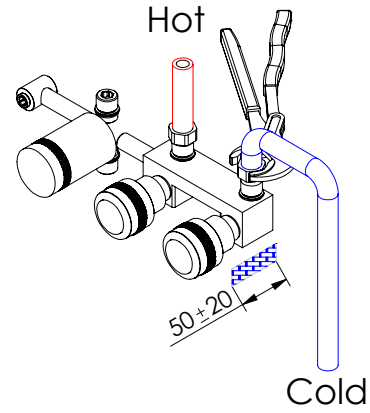

ESC. 1:5	Misturadora Embutir 2/3 Vias Com Chuveiro Mão		
Desenhou 06/1/2023	 A S M T A P S [®] WATER SOUL		
Rev:	BOLD090D		

Service:

-  Adjustable Pliers
-  30mm
-  level
-  2 / 2,5 / 6 / 8mm

Washbasin Mixer Installation Manual

2°

Conection:

3°

Fixed:

4°

Remove Protection:

5°

Maintenance: