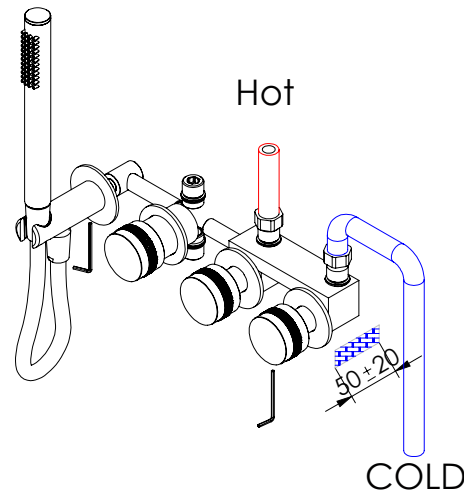

ESC. 1:5	Misturadora Embutir 2/3 Vias Com Chuveiro Mão		
Desenhou 06/1/2023	 A S M T A P S [®] WATER SOUL		
Rev:	BOLD090D		

Service:

-  Adjustable Pliers
-  30mm
-  level
-  2 / 2,5 / 6 / 8mm

Washbasin Mixer Installation Manual

2°

Conection:

3°

Fixed:

4°

Remove Protection:

5°

Maintenance: