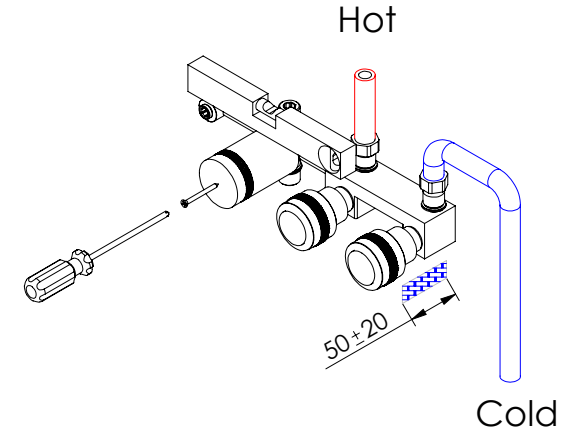

ESC. 1:5	Misturadora Embutir 2/3 Vias Com Chuveiro Mão		
Desenhou 06/1/2023	 A S M T A P S [®] WATER SOUL		
Rev:	BOLD090D		

Service:

-  Adjustable Pliers
-  30mm
-  level
-  2 / 2,5 / 6 / 8mm

Washbasin Mixer Installation Manual

2°

Conection:

3°

Fixed:

4°

Remove Protection:

5°

Maintenance: