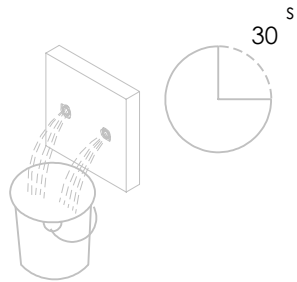

ESC. 1:5	Misturadora Embutir 2/3 Vias Com Chuveiro Mão		
Desenhou 06/1/2023	 A S M T A P S [®] WATER SOUL		
Rev:	BOLD090D		

Service:

-  Adjustable Pliers
-  30mm
-  level
-  2 / 2,5 / 6 / 8mm

Washbasin Mixer Installation Manual

2°

Conection:

3°

Fixed:

4°

Remove Protection:

5°

Maintenance: