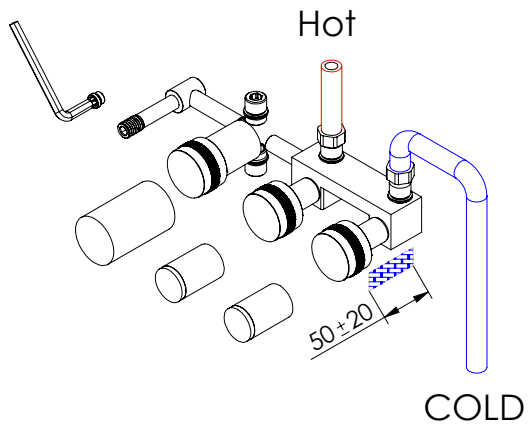

ESC. 1:5	Misturadora Embutir 2/3 Vias Com Chuveiro Mão		
Desenhou 06/1/2023	 A S M T A P S [®] WATER SOUL		
Rev:	BOLD090D		

Service:

-  Adjustable Pliers
-  30mm
-  level
-  2 / 2,5 / 6 / 8mm

Washbasin Mixer Installation Manual

2°

Conection:

3°

Fixed:

4°

Remove Protection:

5°

Maintenance: