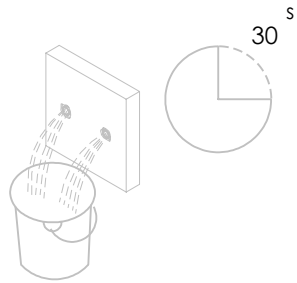

ESC. 1:5	BICA BANHEIRA 190mm BOLD			
Desenhou 05/01/2023	 A S M T A P S [®]			BOLD100A
Rev:	WATER SOUL			

Service:

-  Adjustable Pliers
-  Screw Driver
-  Special Key 16,5
-  Level
-  2 / 6 / 8mm

4°

Washbasin Mixer Installation Manual

2°

Conection:

5°

3°

Fixed:

Maintenance: