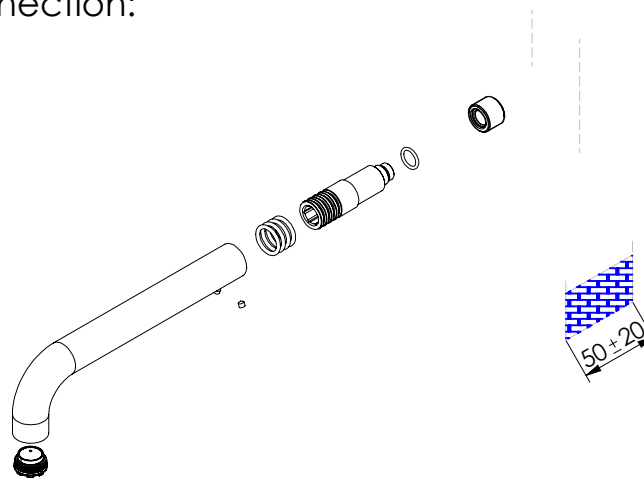

ESC. 1:5	BICA BANHEIRA 190mm BOLD			
Desenhou 05/01/2023	 A S M T A P S [®]			BOLD100A
Rev:	WATER SOUL			

Service:

-  Adjustable Pliers
-  Screw Driver
-  Special Key 16,5
-  Level
-  2 / 6 / 8mm

4°

Washbasin Mixer Installation Manual

2°

Conection:

5°

3°

Fixed:

Maintenance: