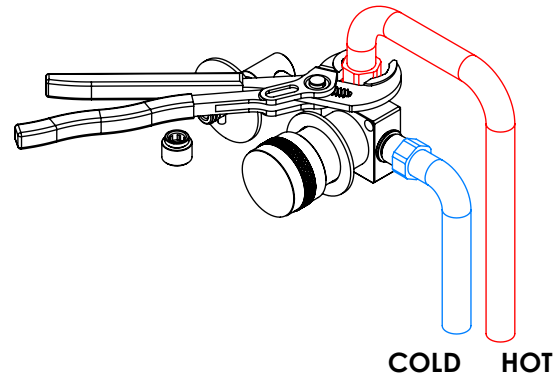

ESC. 1:5	Monocomando Embutir Sanita/Bidé Com Chuveiro Shut-Off			
Desenhou 31/01/2023	 <b>A S M T A P S</b> <sup>®</sup> WATER SOUL			BOLD120
Rev:				

Service:

-  Adjustable Pliers
-  Cutter
-  30mm
-  Screw Driver
-  Level
-  2 / 2,5 / 8mm

### 2°

Conection: