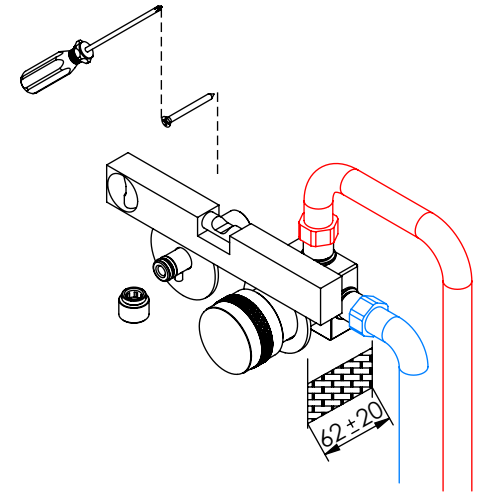

Service:

- Adjustable Pliers
- Cutter
- 30mm
- Screw Driver
- Level
- 2 / 2,5 / 8mm

Washbasin Mixer Installation Manual

2°

Conection:

3°

4°

Remove Protection:

5°

Maintenance: