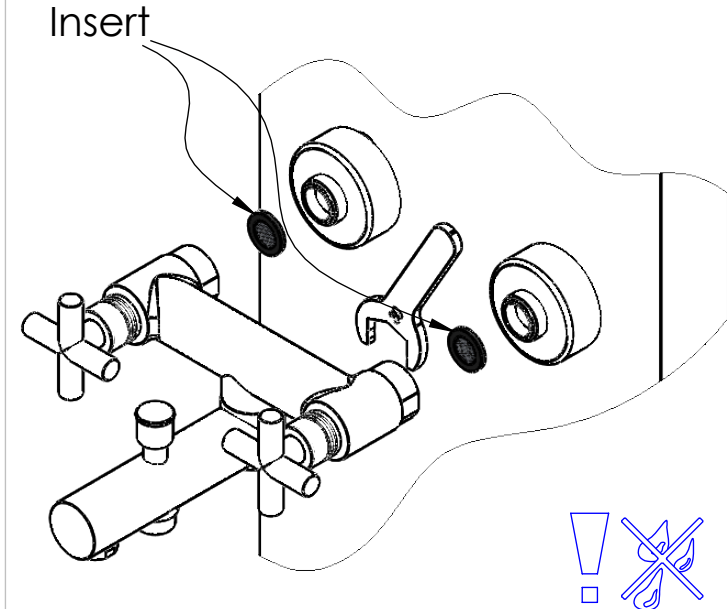

INVERTER

ESC. 1:5	MISTURADORA BANHEIRA CRUZETA			
29/11/2022	 ASM TAPS ⁺ WATER SOUL		CZ040	

Service:

MAX
80 C°

- G1/2" - Qt. 3
- G3/4" - Qt. 3
- Adjustable Pliers
- 16-17/ 18-19 / 30mm
- Screw Driver
- level
- 2 / 2,5 mm

Bath shower Mixer Installation Manual - **CZ040**

1°

2°

4°

3°

5°

6°

Maintenance: