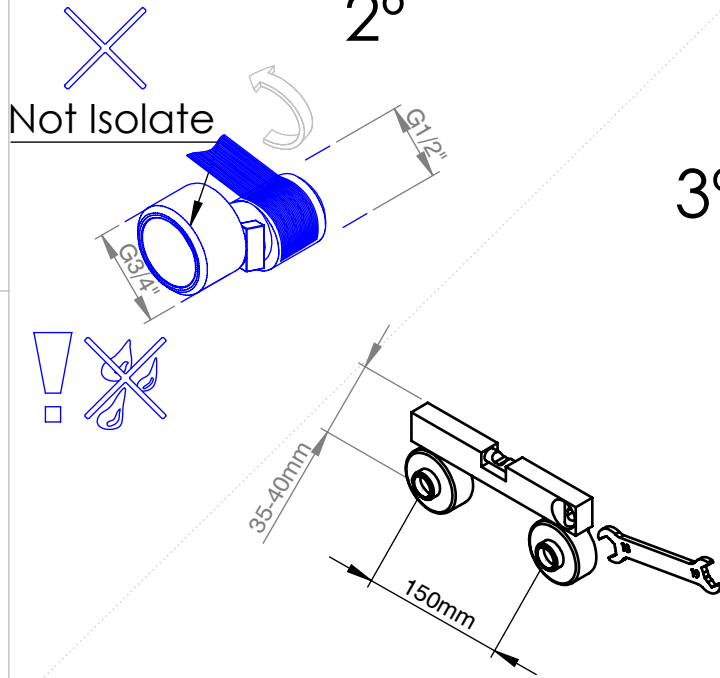

INVERTER

ESC. 1:5	MISTURADORA BANHEIRA CRUZETA			
29/11/2022	 ASM TAPS ⁺ WATER SOUL		CZ040	

Service:

MAX
80 C°

- G1/2" - Qt. 3
- G3/4" - Qt. 3
- Adjustable Pliers
- 16-17/ 18-19 / 30mm
- Screw Driver
- level
- 2 / 2,5 mm

Bath shower Mixer Installation Manual - **CZ040**

1°

2°

4°

3°

5°

6°

Maintenance: