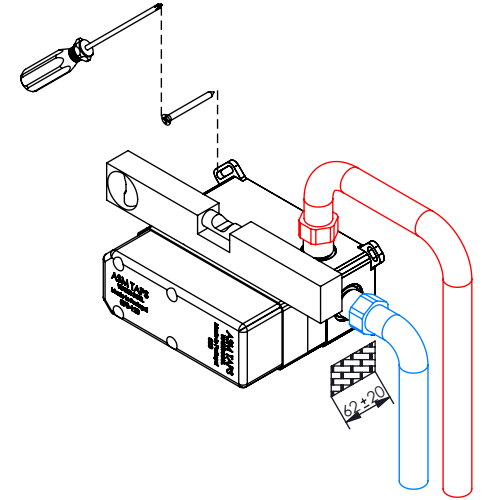

ESC. 1:5	Monocomando Embutir Lavatório			
Desenhou 17/05/2021	 A S M T A P S [®]		CZ070A	
Rev: 1 01/07/2022	<small>W A T E R S O U L</small>			

Service:

MAX
80 C°

-  Adjustable Pliers
-  Cutter
-  Screw Driver
-  Special Key 16.5
-  Level
-  2 / 6 / 8mm

Washbasin Mixer Installation Manual

2°

Conection:

3°

4°

Remove Protection:

5°

Maintenance: