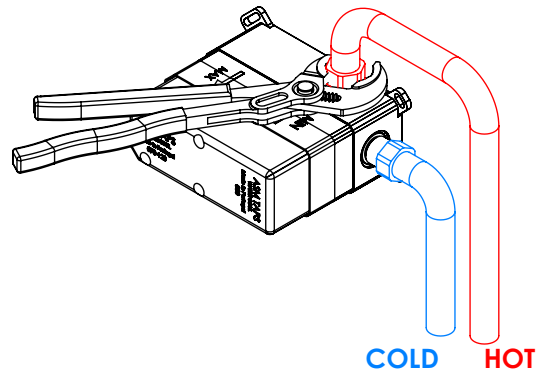

Washbasin Mixer Installation Manual

2°

Conection: