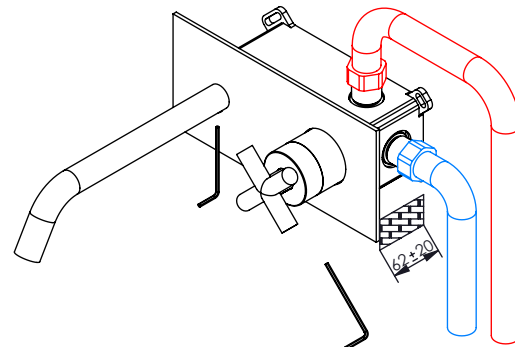

ESC. 1:5	Monocomando Embutir Lavatório			
Desenhou 17/05/2021	 A S M T A P S [®]		CZ070A	
Rev: 1 01/07/2022	<small>W A T E R S O U L</small>			

Service:

MAX
80 C°

-  Adjustable Pliers
-  Cutter
-  Screw Driver
-  Special Key 16.5
-  Level
-  2 / 6 / 8mm

Washbasin Mixer Installation Manual

2°

Conection:

3°

4°

Remove Protection:

5°

Maintenance: