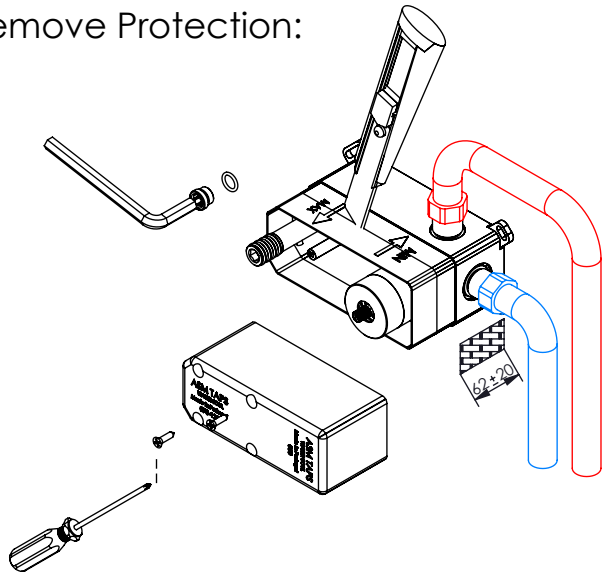

ESC. 1:5	Monocomando Embutir Lavatório			
Desenhou 17/05/2021	 A S M T A P S [®]		CZ070A	
Rev: 1 01/07/2022	<small>W A T E R S O U L</small>			

Service:

MAX
80 C°

-  Adjustable Pliers
-  Cutter
-  Screw Driver
-  Special Key 16.5
-  Level
-  2 / 6 / 8mm

Washbasin Mixer Installation Manual

2°

Conection:

3°

4°

Remove Protection:

5°

Maintenance: