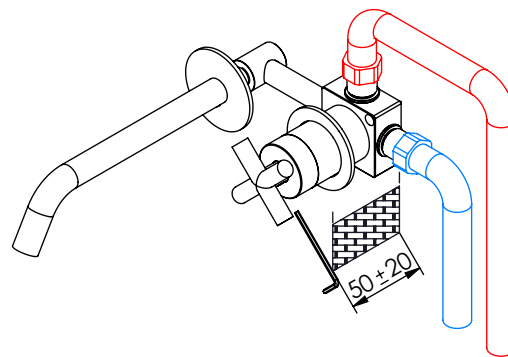

ESC. 1:5	Monocomando Embutir Lavatório			
Desenhou 17/05/2021	 A S M T A P S [®]		CZ070C	
Rev: 2 01/07/2022	<small>W A T E R S O U L</small>			

Service:

-  Adjustable Pliers
-  Screw Driver
-  Special Key 16,5
-  Level
-  2 / 6 / 8mm

Washbasin Mixer Installation Manual

2°

Conection:

3°

Fixed:

4°

Remove Protection:

5°

Maintenance: