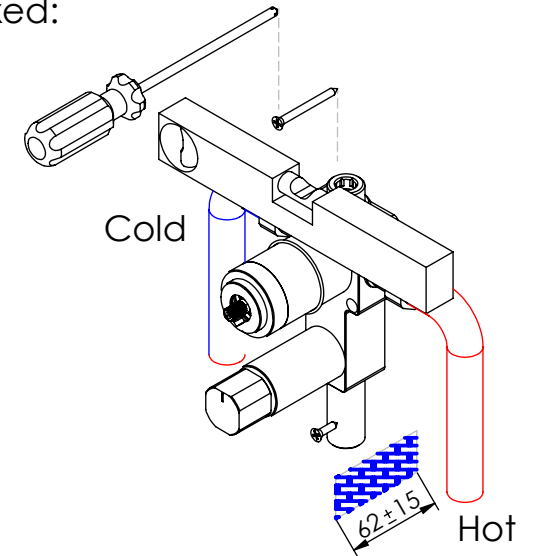

ESC. 1:3	Monocomando Embutir Banho/Duche 2 Vias		
Desenhou 10/02/2021	 A S M T A P S [®] WATER SOUL		CZ080
Rev: 1 28/03/2022			

Service:

-  Adjustable Pliers
-  Cutter
-  12/13/30mm
-  level
-  2 / 2.5mm

Washbasin Mixer Installation Manual

2°

Conection:

3°

Fixed:

4°

Remove Protection:

5°