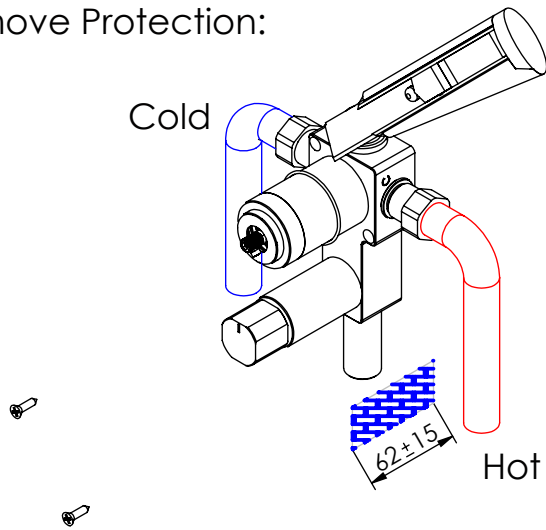

ESC. 1:3	Monocomando Embutir Banho/Duche 2 Vias		
Desenhou 10/02/2021	 A S M T A P S [®] WATER SOUL		CZ080
Rev: 1 28/03/2022			

Service:

-  Adjustable Pliers
-  Cutter
-  12/13/30mm
-  level
-  2 / 2.5mm

Washbasin Mixer Installation Manual

2°

Conection:

3°

Fixed:

4°

Remove Protection:

5°