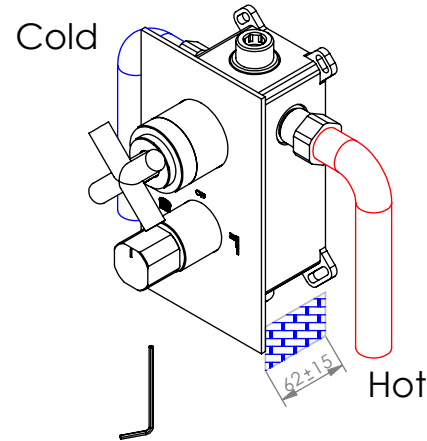

ESC. 1:3	Monocomando Embutir Banho/Duche 2 Vias		
Desenhou 10/02/2021	 A S M T A P S [®] WATER SOUL		CZ080
Rev: 1 28/03/2022			

Service:

-  Adjustable Pliers
-  Cutter
-  12/13/30mm
-  level
-  2 / 2.5mm

Washbasin Mixer Installation Manual

2°

Conection:

3°

Fixed:

4°

Remove Protection:

5°