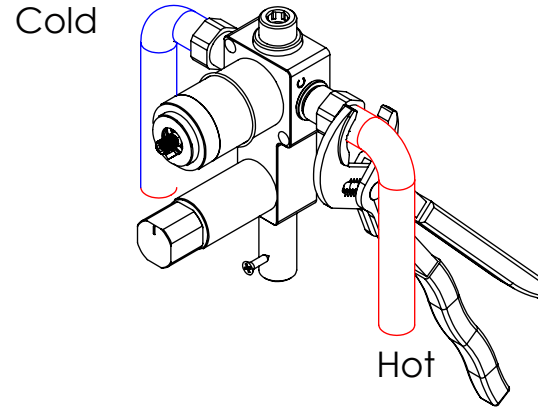

ESC. 1:3	Monocomando Embutir Banho/Duche 2 Vias		
Desenhou 10/02/2021	 A S M T A P S [®] WATER SOUL		CZ080
Rev: 1 28/03/2022			

Service:

-  Adjustable Pliers
-  Cutter
-  12/13/30mm
-  level
-  2 / 2.5mm

Washbasin Mixer Installation Manual

2°

Conection:

3°

Fixed:

4°

Remove Protection:

5°