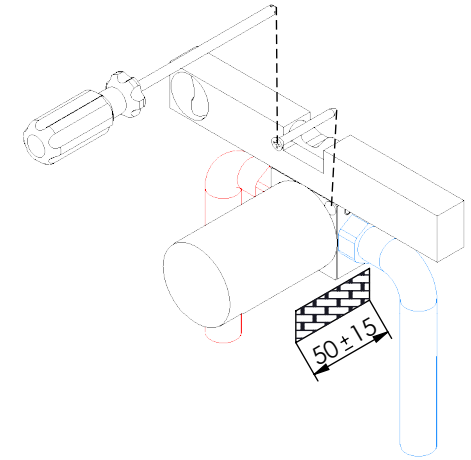

ESC. 1:2	Monocomando Embutir Duche 1 Via			
Desenhou 10/02/2021	 A S M T A P S [®] WATER SOUL			CZ090
Rev: 1 28/03/2022				

Service:

-  Adjustable Pliers
-  Screw Driver
-  level
-  2,5mm

Washbasin Mixer Installation Manual

2°

Conection:

3°

Fixed:

4°

Remove Protection:

5°

Maintenance: