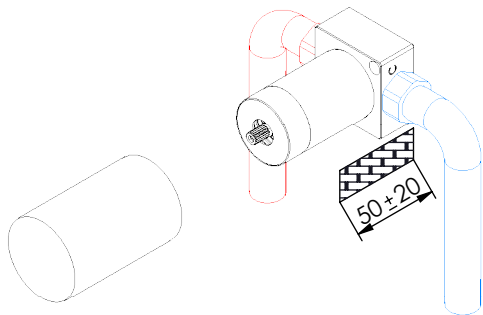

ESC. 1:2	Monocomando Embutir Duche 1 Via			
Desenhou 10/02/2021	 A S M T A P S [®] WATER SOUL			CZ090
Rev: 1 28/03/2022				

Service:

-  Adjustable Pliers
-  Screw Driver
-  level
-  2,5mm

Washbasin Mixer Installation Manual

2°

Conection:

3°

Fixed:

4°

Remove Protection:

5°

Maintenance: