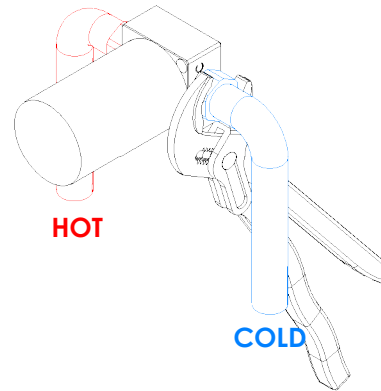

ESC. 1:2	Monocomando Embutir Duche 1 Via			
Desenhou 10/02/2021	 A S M T A P S [®] WATER SOUL			CZ090
Rev: 1 28/03/2022				

Service:

-  Adjustable Pliers
-  Screw Driver
-  level
-  2,5mm

Washbasin Mixer Installation Manual

2°

Conection:

3°

Fixed:

4°

Remove Protection:

5°

Maintenance: