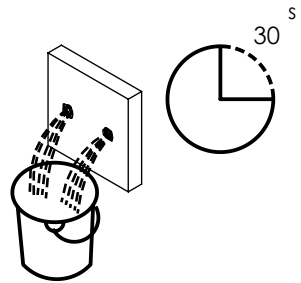

ESC. 1:2	Monocomando Embutir Duche 1 Via			
Desenhou 10/02/2021	 A S M T A P S [®] WATER SOUL			CZ090
Rev: 1 28/03/2022				

Service:

-  Adjustable Pliers
-  Screw Driver
-  level
-  2,5mm

Washbasin Mixer Installation Manual

2°

Conection:

3°

Fixed:

4°

Remove Protection:

5°

Maintenance: