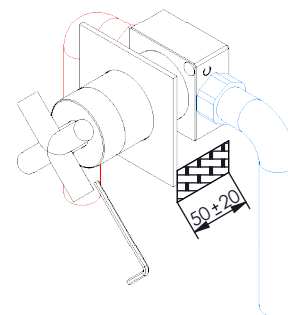

ESC. 1:2	Monocomando Embutir Duche 1 Via			
Desenhou 10/02/2021	 A S M T A P S [®] WATER SOUL			CZ090
Rev: 1 28/03/2022				

Service:

-  Adjustable Pliers
-  Screw Driver
-  level
-  2,5mm

Washbasin Mixer Installation Manual

2°

Conection:

3°

Fixed:

4°

Remove Protection:

5°

Maintenance: