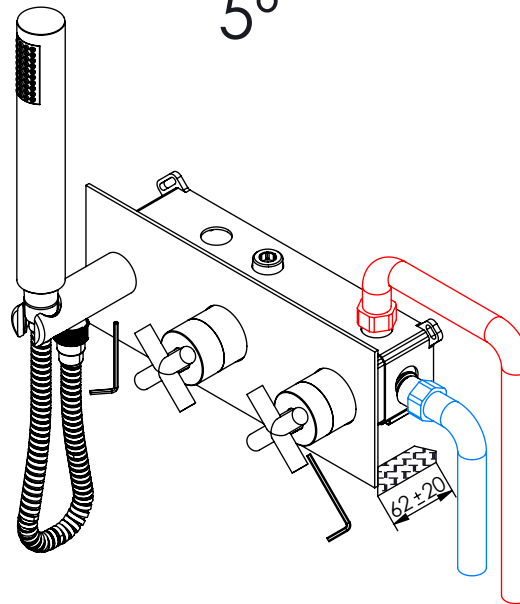

ESC. 1:5	Monocomando Embutir 2/3 Vias Com Chuveiro Mão			
Desenhou 06/11/2020	 A S M T A P S [®] WATER SOUL			CZ090C
Rev: 1 28/03/2022				

Service:

-  Adjustable Pliers
-  Screw Driver
-  level
-  2.5 / 6 / 8 mm

Washbasin Mixer Installation Manual

2°

Conection:

3°

Fixed:

4°

Remove Protection:

5°