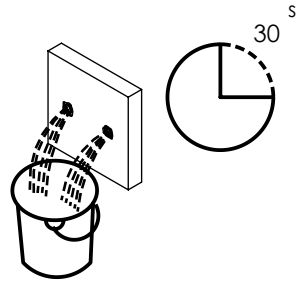

ESC. 1:5	Monocomando Embutir 2/3 Vias Com Chuveiro Mão			
Desenhou 06/11/2020	 A S M T A P S [®] WATER SOUL			CZ090C
Rev: 1 28/03/2022				

Service:

-  Adjustable Pliers
-  Screw Driver
-  level
-  2.5 / 6 / 8 mm

Washbasin Mixer Installation Manual

2°

Conection:

3°

Fixed:

4°

Remove Protection:

5°