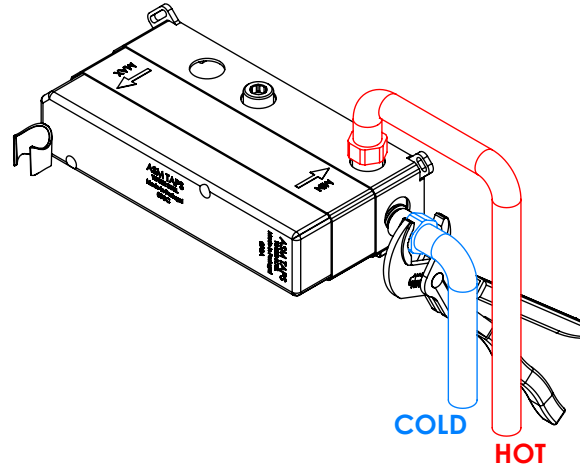

ESC. 1:5	Monocomando Embutir 2/3 Vias Com Chuveiro Mão			
Desenhou 06/11/2020	 A S M T A P S [®] WATER SOUL			CZ090C
Rev: 1 28/03/2022				

Service:

-  Adjustable Pliers
-  Screw Driver
-  level
-  2.5 / 6 / 8 mm

Washbasin Mixer Installation Manual

2°

Conection:

3°

Fixed:

4°

Remove Protection:

5°