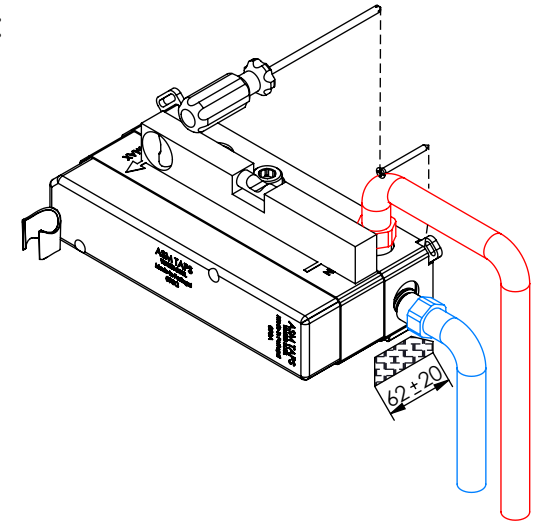

ESC. 1:5	Monocomando Embutir 2/3 Vias Com Chuveiro Mão			
Desenhou 06/11/2020	 A S M T A P S [®] WATER SOUL			CZ090C
Rev: 1 28/03/2022				

Service:

-  Adjustable Pliers
-  Screw Driver
-  level
-  2.5 / 6 / 8 mm

Washbasin Mixer Installation Manual

2°

Conection:

3°

Fixed:

4°

Remove Protection:

5°