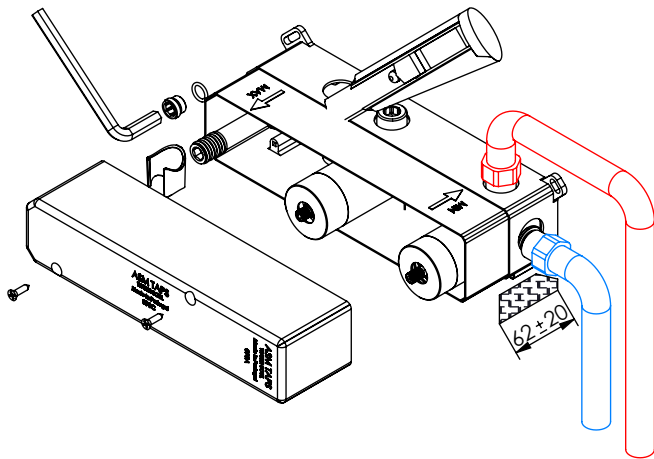

ESC. 1:5	Monocomando Embutir 2/3 Vias Com Chuveiro Mão			
Desenhou 06/11/2020	 A S M T A P S [®] WATER SOUL			CZ090C
Rev: 1 28/03/2022				

Service:

-  Adjustable Pliers
-  Screw Driver
-  level
-  2.5 / 6 / 8 mm

Washbasin Mixer Installation Manual

2°

Conection:

3°

Fixed:

4°

Remove Protection:

5°