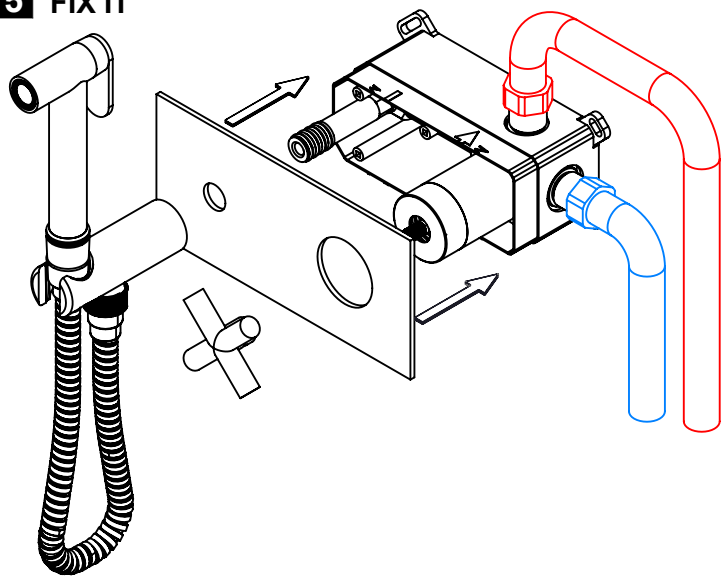

! SERVICE

CZ120

MONOC. EMBUTIR SANITA/BIDÉ
C/CHUVEIRO SHUT-OFF CRUZETA

A S M T A P S®

W A T E R S O U L

INSTALLATION MANUAL

1 CONECTION

2 FIXED

3 REMOVE PROTECTION

4 FIX IT

5 FIX IT

6 MAINTENANCE