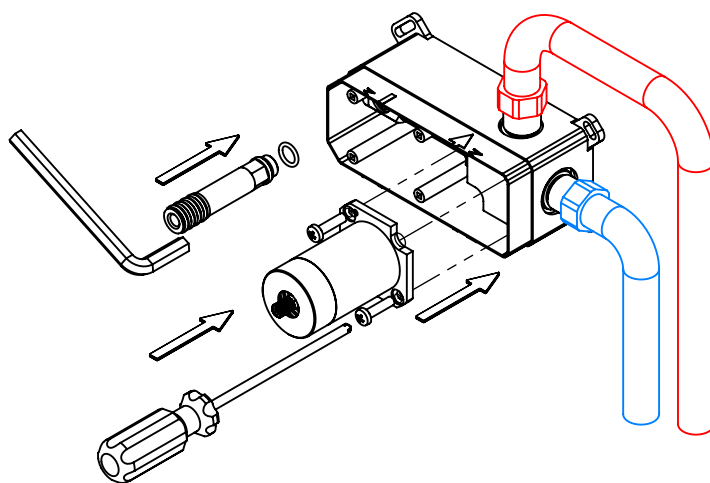

! SERVICE

CZ120

MONOC. EMBUTIR SANITA/BIDÉ
C/CHUVEIRO SHUT-OFF CRUZETA

A S M T A P S®

W A T E R S O U L

INSTALLATION MANUAL

1 CONECTION

2 FIXED

3 REMOVE PROTECTION

4 FIX IT

5 FIX IT

6 MAINTENANCE