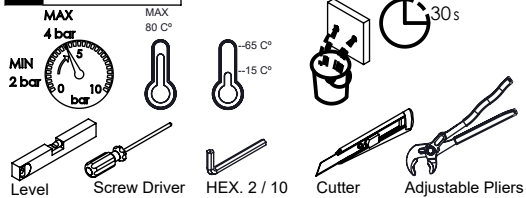

! SERVICE

CZ120

MONOC. EMBUTIR SANITA/BIDÉ
C/CHUVEIRO SHUT-OFF CRUZETA

A S M T A P S[®]

W A T E R S O U L

INSTALLATION MANUAL

1 CONECTION

2 FIXED