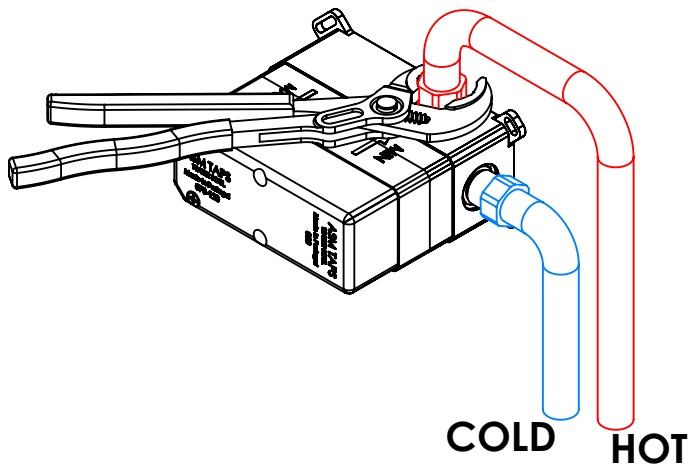

! SERVICE

CZ120

MONOC. EMBUTIR SANITA/BIDÉ
C/CHUVEIRO SHUT-OFF CRUZETA

A S M T A P S[®]

W A T E R S O U L

INSTALLATION MANUAL

1 CONECTION

2 FIXED