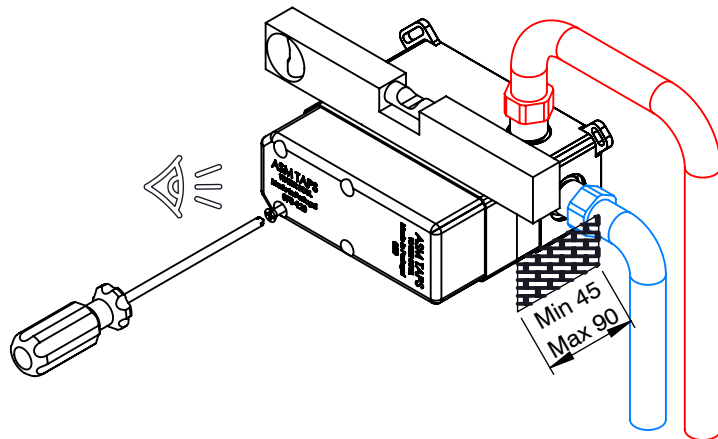

! SERVICE

CZ120

MONOC. EMBUTIR SANITA/BIDÉ
C/CHUVEIRO SHUT-OFF CRUZETA

A S M T A P S[®]

W A T E R S O U L

INSTALLATION MANUAL

1 CONECTION

2 FIXED