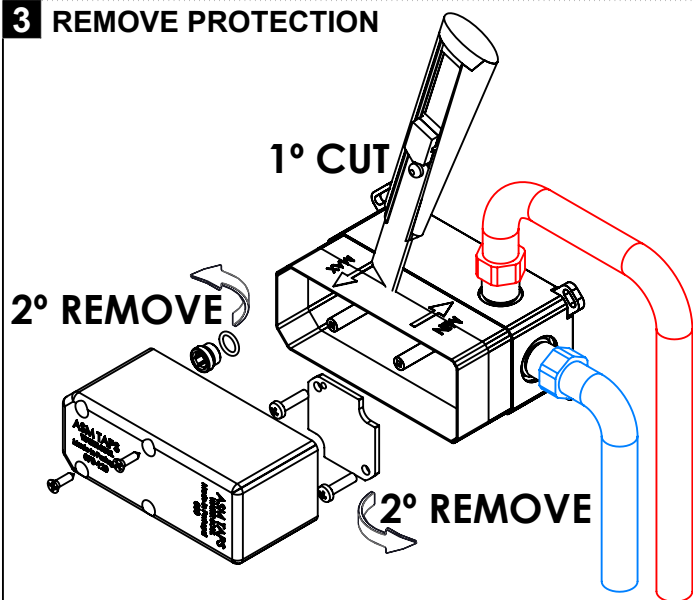

! SERVICE

CZ120

MONOC. EMBUTIR SANITA/BIDÉ
C/CHUVEIRO SHUT-OFF CRUZETA

A S M T A P S[®]

W A T E R S O U L

INSTALLATION MANUAL

1 CONECTION

2 FIXED

3 REMOVE PROTECTION

4 FIX IT

5 FIX IT

6 MAINTENANCE