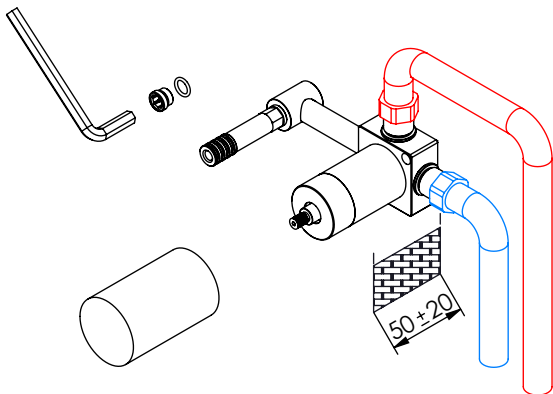

ESC. 1:5	Monocomando Embutir Lavatório				
Desenhou 05/11/2021				EL070C	
Rev: 2 01/07/2022					

Service:

-  Adjustable Pliers
-  Screw Driver
-  22/23
-  Level
-  2 / 6 / 8mm

Washbasin Mixer Installation Manual

2°

Conection:

3°

Fixed:

4°

Remove Protection:

5°

Maintenance: