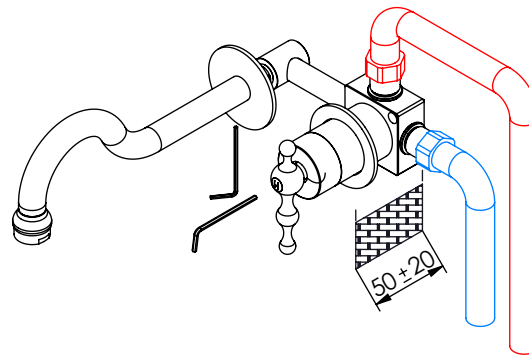

ESC. 1:5	Monocomando Embutir Lavatório				
Desenhou 05/11/2021				EL070C	
Rev: 2 01/07/2022					

Service:

-  Adjustable Pliers
-  Screw Driver
-  22/23
-  Level
-  2 / 6 / 8mm

Washbasin Mixer Installation Manual

2°

Conection:

3°

Fixed:

4°

Remove Protection:

5°

Maintenance: