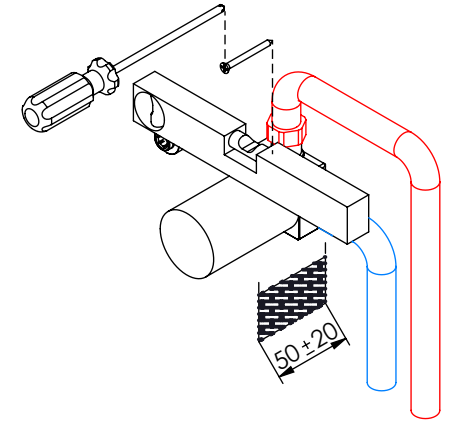

ESC. 1:5	Monocomando Embutir Lavatório				
Desenhou 05/11/2021				EL070C	
Rev: 2 01/07/2022					

Service:

-  Adjustable Pliers
-  Screw Driver
-  22/23
-  Level
-  2 / 6 / 8mm

Washbasin Mixer Installation Manual

2°

Conection:

3°

Fixed:

4°

Remove Protection:

5°

Maintenance: