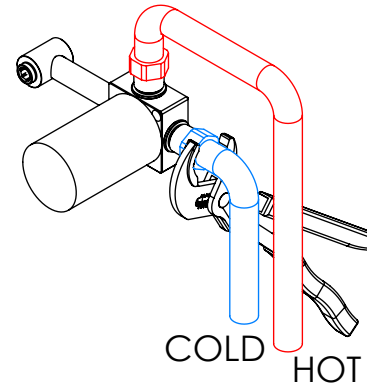

ESC. 1:5	Monocomando Embutir Lavatório				
Desenhou 05/11/2021				EL070C	
Rev: 2 01/07/2022					

Service:

-  Adjustable Pliers
-  Screw Driver
-  22/23
-  Level
-  2 / 6 / 8mm

Washbasin Mixer Installation Manual

2°

Conection:

3°

Fixed:

4°

Remove Protection:

5°

Maintenance: