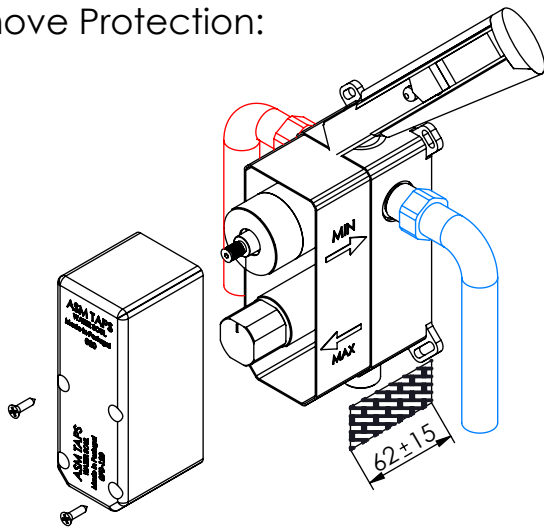

ESC. 1:3	Monocomando Embutir Banho/Duche 2 Vias			
Desenhou 19/07/2021	 ASM TAPS [®] WATER SOUL			EL080
Rev: 1 30/03/2022				

Service:

-  Adjustable Pliers
-  Cutter
-  12/13/30mm
-  level
-  2 mm

Washbasin Mixer Installation Manual

2°

Conection:

HOT

COLD

3°

Fixed:

4°

Remove Protection: