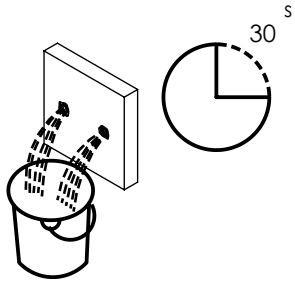

ESC. 1:3	Monocomando Embutir Banho/Duche 2 Vias			
Desenhou 19/07/2021	 ASM TAPS [®] WATER SOUL			EL080
Rev: 1 30/03/2022				

Service:

-  Adjustable Pliers
-  Cutter
-  12/13/30mm
-  level
-  2 mm

Washbasin Mixer Installation Manual

2°

Conection:

HOT

COLD

3°

Fixed:

4°

Remove Protection: