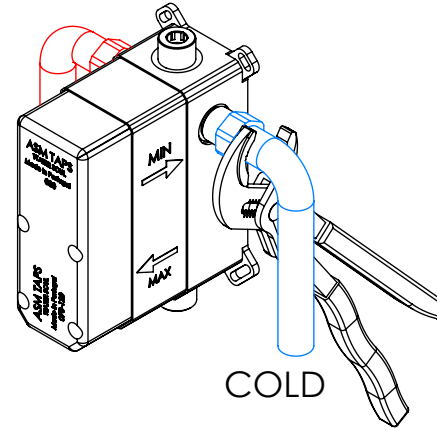

ESC. 1:3	Monocomando Embutir Banho/Duche 2 Vias			
Desenhou 19/07/2021	 ASM TAPS [®] WATER SOUL			EL080
Rev: 1 30/03/2022				

Service:

-  Adjustable Pliers
-  Cutter
-  12/13/30mm
-  level
-  2 mm

Washbasin Mixer Installation Manual

2°

Conection:

HOT

COLD

3°

Fixed:

4°

Remove Protection: