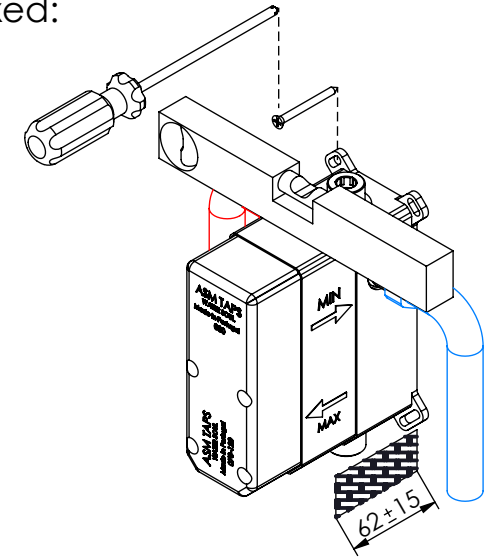

ESC. 1:3	Monocomando Embutir Banho/Duche 2 Vias			
Desenhou 19/07/2021	 ASM TAPS [®] WATER SOUL			EL080
Rev: 1 30/03/2022				

Service:

-  Adjustable Pliers
-  Cutter
-  12/13/30mm
-  level
-  2 mm

Washbasin Mixer Installation Manual

2°

Conection:

HOT

COLD

3°

Fixed:

4°

Remove Protection: