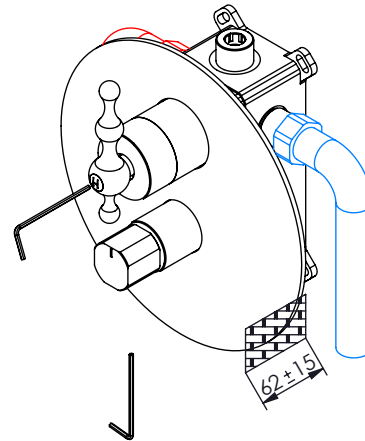

Service:

- Adjustable Pliers
- Cutter
- 12/13/30mm
- level
- 2 mm

Washbasin Mixer Installation Manual

2°

Conection:

HOT

COLD

3°

Fixed:

4°

Remove Protection:

5°

Maintenance: