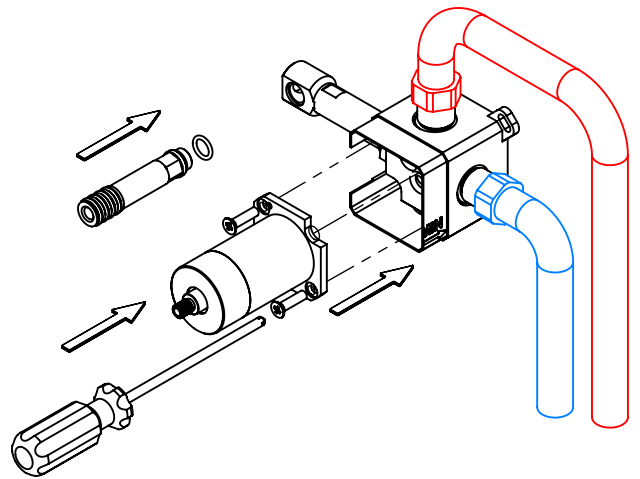

! SERVICE

EL120 MONOC. EMBUTIR SANITA/BIDÉ C/CHUVEIRO SHUT-OFF ELEGANCE

ASM TAPS®

WATER SOUL

INSTALLATION MANUAL

1 CONECTION

2 FIXED

3 REMOVE PROTECTION

4 FIX IT

5 FIX IT

6 MAINTENANCE