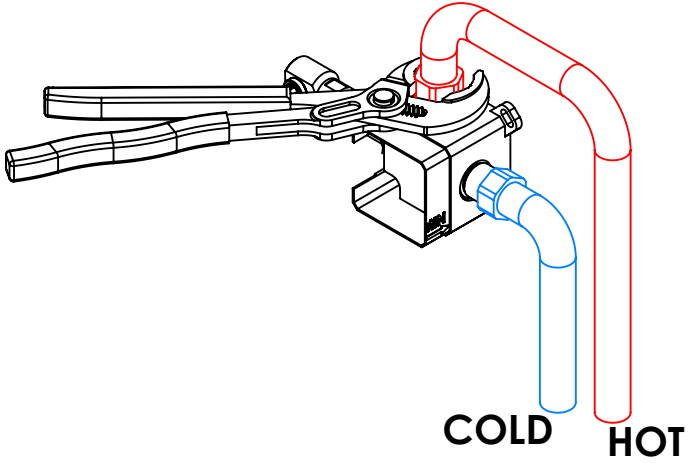

! SERVICE

EL120 MONOC. EMBUTIR SANITA/BIDÉ C/CHUVEIRO SHUT-OFF ELEGANCE

ASM TAPS®

WATER SOUL

INSTALLATION MANUAL

1 CONECTION

2 FIXED

3 REMOVE PROTECTION