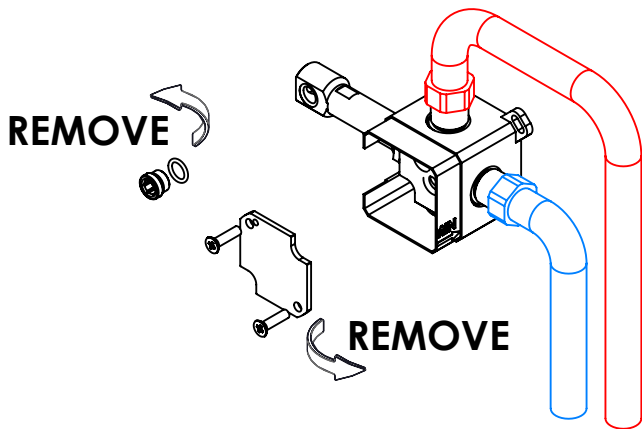

! SERVICE

EL120 MONOC. EMBUTIR SANITA/BIDÉ C/CHUVEIRO SHUT-OFF ELEGANCE

ASM TAPS®

WATER SOUL

INSTALLATION MANUAL

1 CONECTION

2 FIXED

3 REMOVE PROTECTION