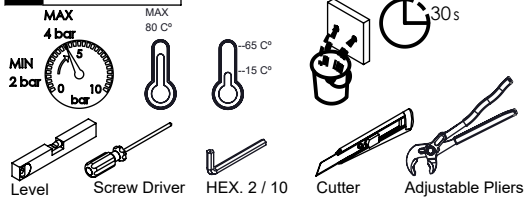

! SERVICE

EL120 MONOC. EMBUTIR SANITA/BIDÉ C/CHUVEIRO SHUT-OFF ELEGANCE

ASM TAPS®

WATER SOUL

INSTALLATION MANUAL

1 CONECTION

2 FIXED

3 REMOVE PROTECTION