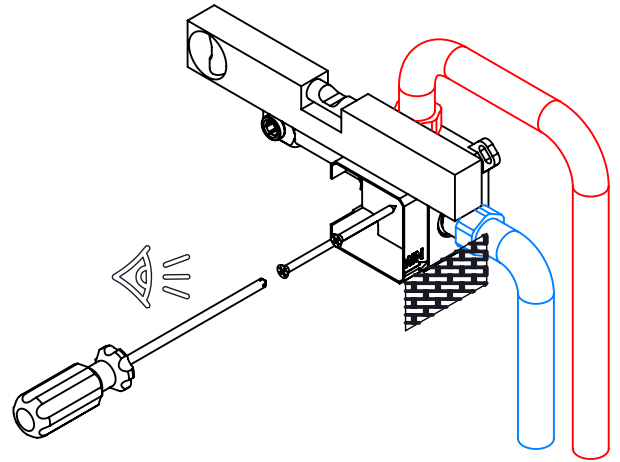

! SERVICE

EL120 MONOC. EMBUTIR SANITA/BIDÉ C/CHUVEIRO SHUT-OFF ELEGANCE

ASM TAPS®

WATER SOUL

INSTALLATION MANUAL

1 CONECTION

2 FIXED

3 REMOVE PROTECTION