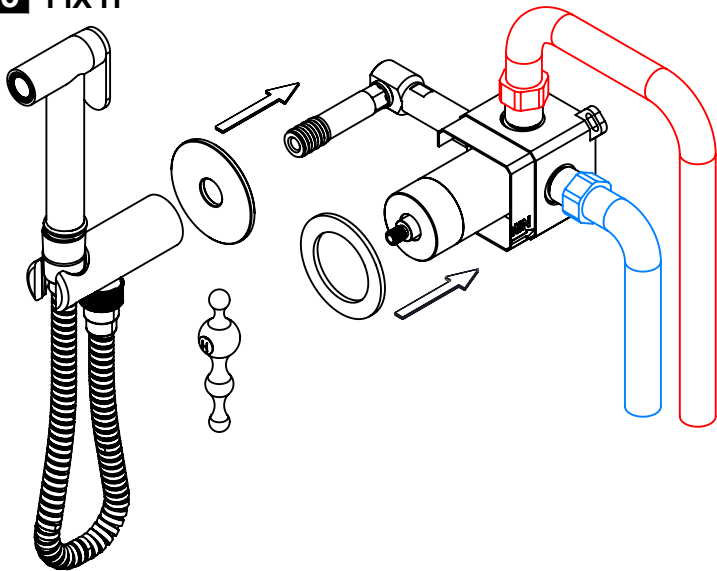

! SERVICE

EL120 MONOC. EMBUTIR SANITA/BIDÉ C/CHUVEIRO SHUT-OFF ELEGANCE

ASM TAPS®

WATER SOUL

INSTALLATION MANUAL

1 CONECTION

2 FIXED

3 REMOVE PROTECTION

4 FIX IT

5 FIX IT

6 MAINTENANCE