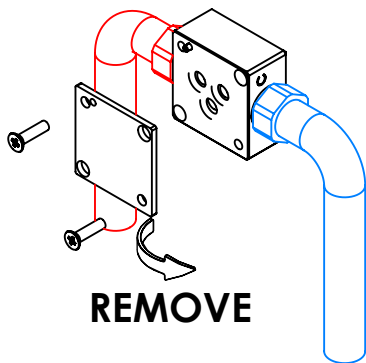

TECNOLOGIA

-  AC540C - Cartucho Ø35 Energy Saving
AC540C - Ø35 Energy Saving Cartridge
-  Embutido a parede
Built-in to wall
-  Abertura energia saving
Opening energy saving

! SERVICE

LIVE090 MONOCOMANDO EMBUTIR DUCHE 1 VIA LIVELY

A S M T A P S ®

W A T E R S O U L

INSTALLATION MANUAL

1 CONECTION

2 FIXED

3 REMOVE PROTECTION

4 FIX IT

5 FIX IT