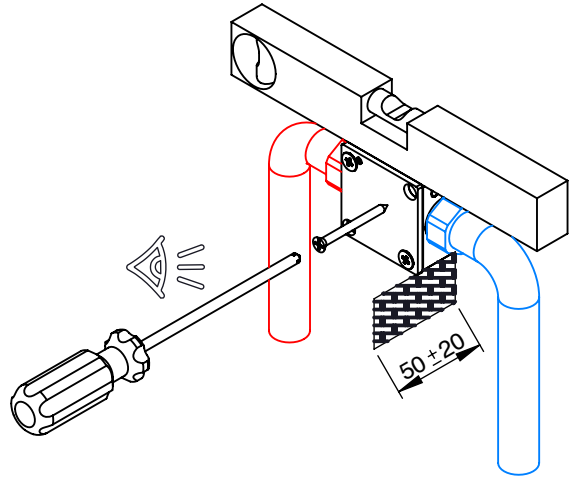

TECNOLOGIA

-  AC540C - Cartucho Ø35 Energy Saving
AC540C - Ø35 Energy Saving Cartridge
-  Embutido a parede
Built-in to wall
-  Abertura energia saving
Opening energy saving

! SERVICE

LIVE090 MONOCOMANDO EMBUTIR DUCHE 1 VIA LIVELY

A S M T A P S ®

W A T E R S O U L

INSTALLATION MANUAL

1 CONECTION

2 FIXED

3 REMOVE PROTECTION

4 FIX IT

5 FIX IT