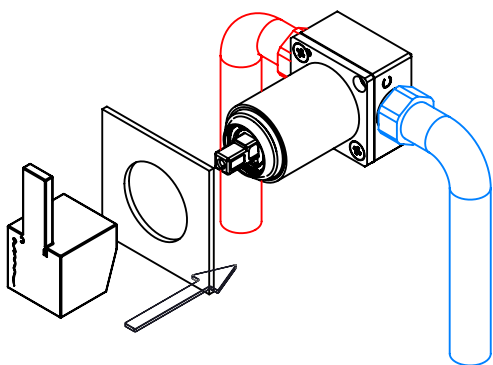

TECNOLOGIA

-  AC540C - Cartucho Ø35 Energy Saving
AC540C - Ø35 Energy Saving Cartridge
-  Embutido a parede
Built-in to wall
-  Abertura energia saving
Opening energy saving

! SERVICE

LIVE090 MONOCOMANDO EMBUTIR DUCHE 1 VIA LIVELY

A S M T A P S ®

W A T E R S O U L

INSTALLATION MANUAL

1 CONECTION

2 FIXED

3 REMOVE PROTECTION

4 FIX IT

5 FIX IT