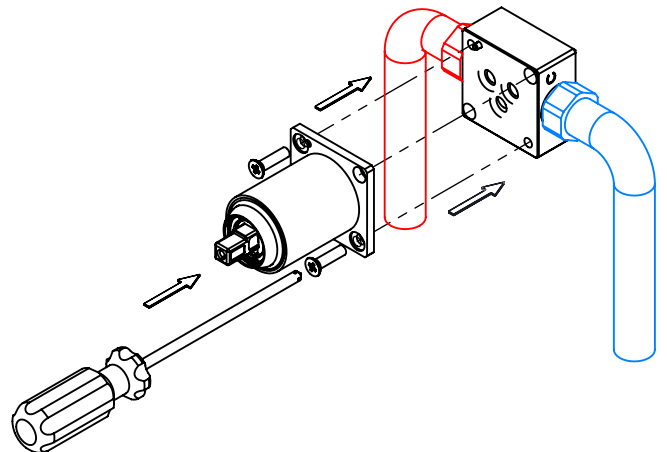

TECNOLOGIA

-  AC540C - Cartucho Ø35 Energy Saving
AC540C - Ø35 Energy Saving Cartridge
-  Embutido a parede
Built-in to wall
-  Abertura energia saving
Opening energy saving

! SERVICE

LIVE090 MONOCOMANDO EMBUTIR DUCHE 1 VIA LIVELY

A S M T A P S ®

W A T E R S O U L

INSTALLATION MANUAL

1 CONECTION

2 FIXED

3 REMOVE PROTECTION

4 FIX IT

5 FIX IT