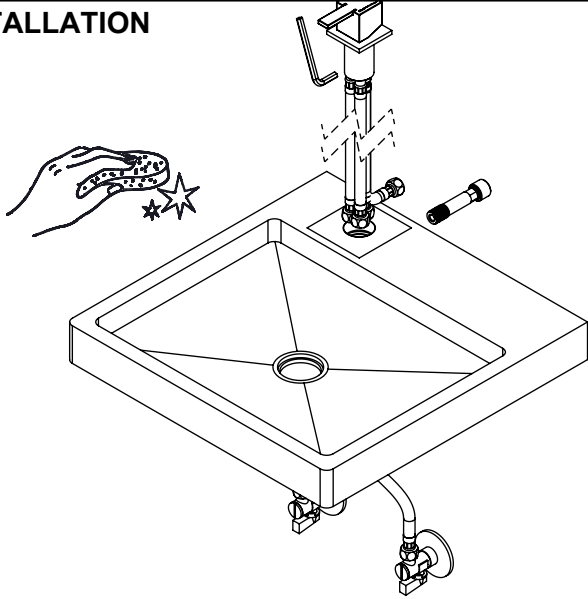

TECNOLOGIA

-  AC540C - Cartucho Ø35 Energy Saving
AC540C - Ø35 Energy Saving Cartridge
-  Embutido a parede
Built-in to wall
-  Embutido ao balcão
Built-in to balcony
-  Abertura energia saving
Opening energy saving

! SERVICE

LIVE100

MONOCOMANDO LAVATÓRIO PAREDE/BANCADA LIVELY

A S M T A P S ®

W A T E R S O U L

INSTALLATION MANUAL

1 INSTALLATION

2 FIXED