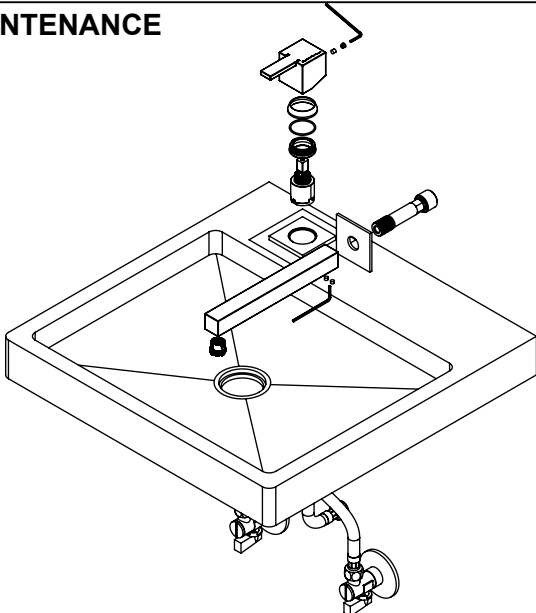

5 MAINTENANCE