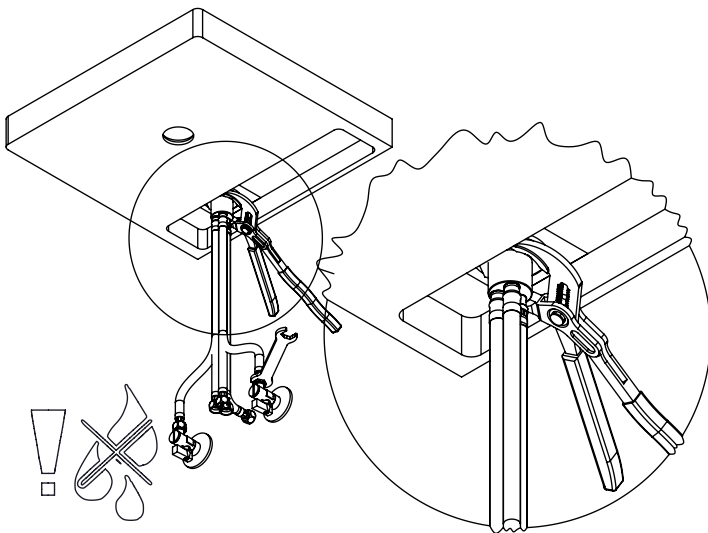

3 CONNECTION