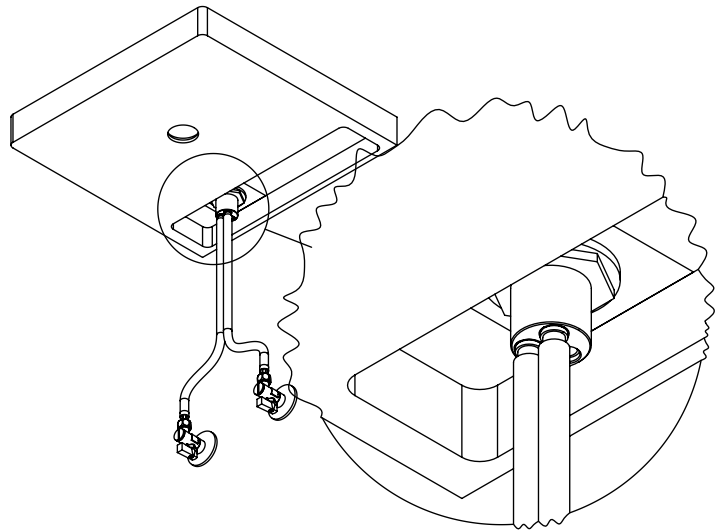

TECNOLOGIA

-  AC540C - Cartucho Ø35 Energy Saving
AC540C - Ø35 Energy Saving Cartridge
-  Embutido a parede
Built-in to wall
-  Embutido ao balcão
Built-in to balcony
-  Abertura energia saving
Opening energy saving

! SERVICE

LIVE100

MONOCOMANDO LAVATÓRIO PAREDE/BANCADA LIVELY

A S M T A P S ®

W A T E R S O U L

INSTALLATION MANUAL

1 INSTALLATION

2 FIXED