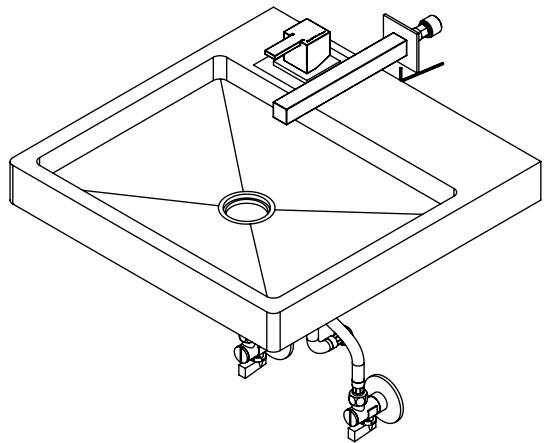

! SERVICE

LIVE100

MONOCOMANDO LAVATÓRIO PAREDE/BANCADA LIVELY

A S M T A P S ®

W A T E R S O U L

INSTALLATION MANUAL

1 INSTALLATION

2 FIXED

3 CONNECTION

4 FIX IT

5 MAINTENANCE

6