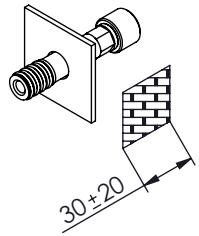

! SERVICE

LIVE100A

BICA BANHEIRA PAREDE C/190MM

LIVELY

A S M T A P S ®

W A T E R S O U L

INSTALLATION MANUAL

1 CONECTION

2 FIXED

3 FIX IT

4 MAINTENANCE

5

6