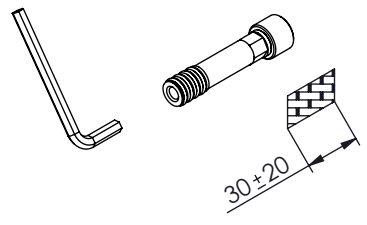

! SERVICE

LIVE100A

BICA BANHEIRA PAREDE C/190MM

LIVELY

A S M T A P S ®

W A T E R S O U L

INSTALLATION MANUAL

1 CONECTION

2 FIXED

3 FIX IT

4 MAINTENANCE

5

6