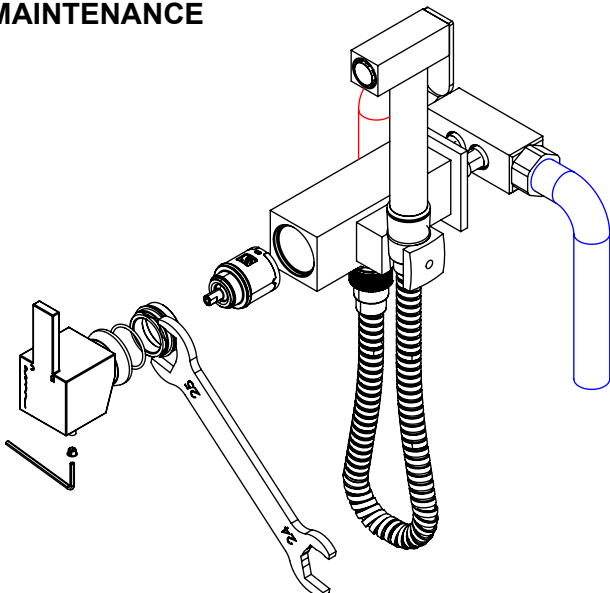

TECNOLOGIA

-  AC570 - Cartucho Ø25
AC570 - Ø25 Cartridge
-  Embutido a parede
Built-in to wall
-  Chuveiro Click-Stop
Click-Stop Shower
-  Ligação normal
Flexible Shower

! SERVICE

LIVE120

MONOC. EMBUTIR SANITA/BIDÉ
C/CHUVEIRO SHUT-OFF LIVELY

A S M T A P S

W A T E R S O U L

INSTALLATION MANUAL

1 CONECTION

2 FIXED

3 REMOVE PROTECTION

4 FIX IT

5 MAINTENANCE