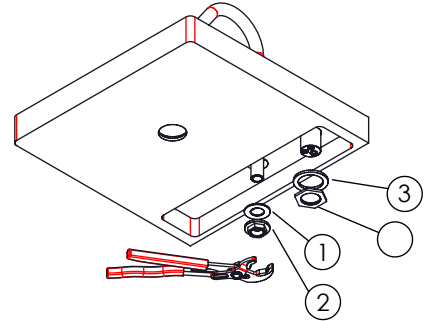

TECNOLOGIA

-  Perlator Embutido
Built-in Aerator
-  AC550 - Cartucho Ø25
AC550 - Cartridge Ø25
-  Embutido ao balcão
Built-in to balcony

! SERVICE

ASM TAPS®

WATER SOUL

INSTALLATION MANUAL

1 CONECTION

2 FIXED