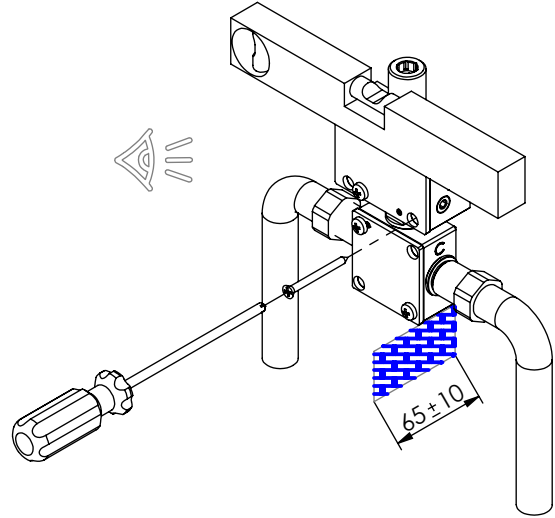

! SERVICE

LUX080B2

MONOCOMANDO DUCHE EMBUTIR
CLIC 2 VIAS

A S M T A P S

W A T E R S O U L

INSTALLATION MANUAL

1 CONECTION

2 FIXED

3 REMOVE PROTECTION

4 FIX IT

5 FIX IT

6 MAINTENANCE