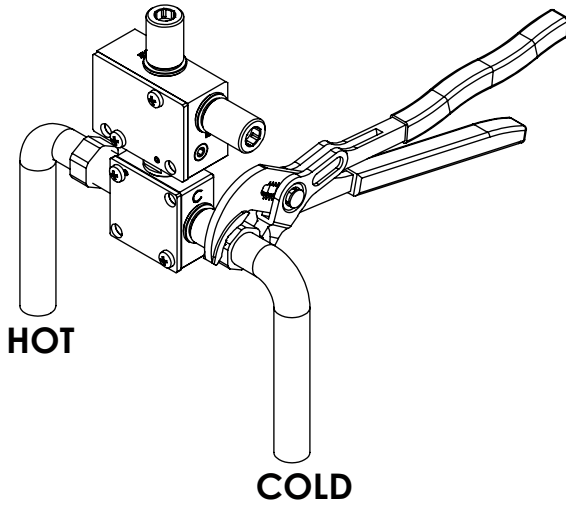

INSTALLATION MANUAL

1 CONECTION