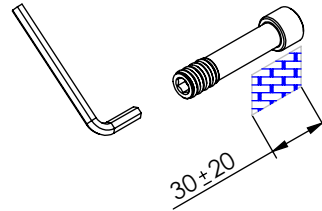

Washbasin Mixer Installation Manual

2°

Fixed: