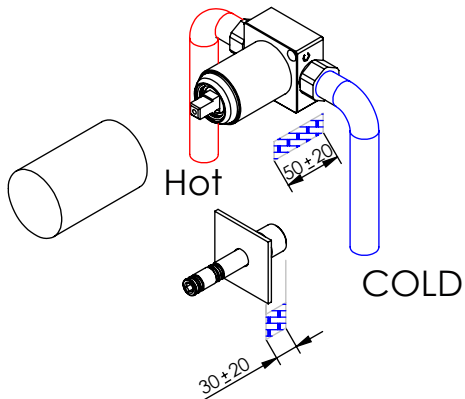

ESC. 1:2	Monocomando Embutir Lavatório			
Desenhou 10/07/2018	 A S M T A P S WATER SOUL			PLAN070A
Rev: 2 06/07/2022				

Service:

- Adjustable Pliers
- Screw Driver
- 24/25
- Level
- 2 / 6 / 8mm

Washbasin Mixer Installation Manual

2°

Conection:

3°

Fixed:

4°

Remove Protection:

5°

Maintenance: