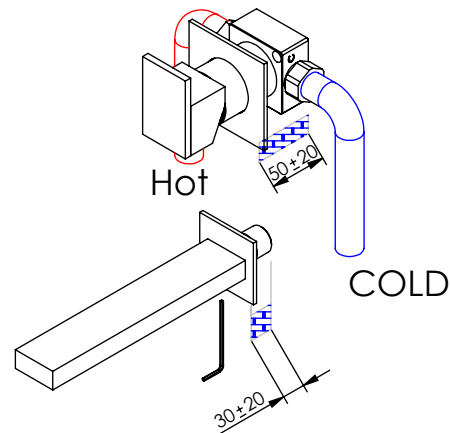

ESC. 1:2	Monocomando Embutir Lavatório			
Desenhou 10/07/2018	 A S M T A P S WATER SOUL			PLAN070A
Rev: 2 06/07/2022				

Service:

- Adjustable Pliers
- Screw Driver
- 24/25
- Level
- 2 / 6 / 8mm

Washbasin Mixer Installation Manual

2°

Conection:

3°

Fixed:

4°

Remove Protection:

5°

Maintenance: