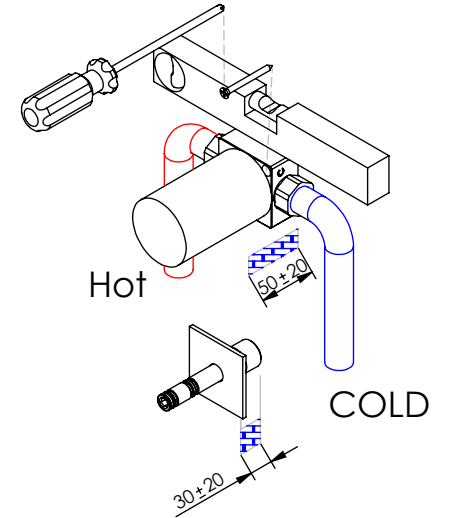

ESC. 1:2	Monocomando Embutir Lavatório			
Desenhou 10/07/2018	 A S M T A P S WATER SOUL			PLAN070A
Rev: 2 06/07/2022				

Service:

- Adjustable Pliers
- Screw Driver
- 24/25
- Level
- 2 / 6 / 8mm

Washbasin Mixer Installation Manual

2°

Conection:

3°

Fixed:

4°

Remove Protection:

5°

Maintenance: