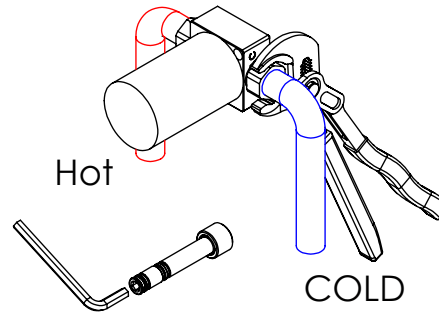

ESC. 1:2	Monocomando Embutir Lavatório			
Desenhou 10/07/2018	 A S M T A P S WATER SOUL			PLAN070A
Rev: 2 06/07/2022				

Service:

- Adjustable Pliers
- Screw Driver
- 24/25
- Level
- 2 / 6 / 8mm

Washbasin Mixer Installation Manual

2°

Conection:

3°

Fixed:

4°

Remove Protection:

5°

Maintenance: