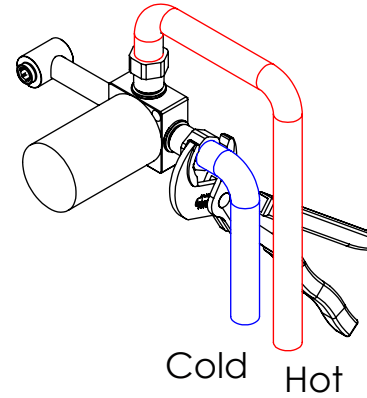

ESC. 1:5	Monocomando Embutir Lavatório			
Desenhou 10/07/2018	 A S M T A P S [®] WATER SOUL			PLAN070C
Rev: 2 06/07/2022				

Service:

-  Adjustable Pliers
-  Screw Driver
-  24 / 25mm
-  Level
-  2 / 6 / 8mm

Washbasin Mixer Installation Manual

2°

Conection:

3°

Fixed:

4°

Remove Protection:

5°