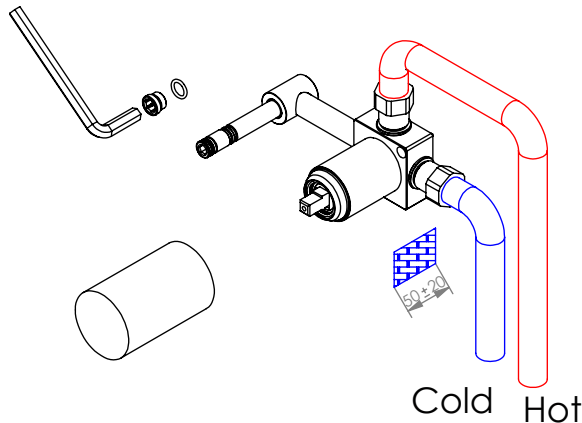

ESC. 1:5	Monocomando Embutir Lavatório			
Desenhou 10/07/2018	 A S M T A P S [®] WATER SOUL			PLAN070C
Rev: 2 06/07/2022				

Service:

-  Adjustable Pliers
-  Screw Driver
-  24 / 25mm
-  Level
-  2 / 6 / 8mm

Washbasin Mixer Installation Manual

2°

Conection:

3°

Fixed:

4°

Remove Protection:

5°