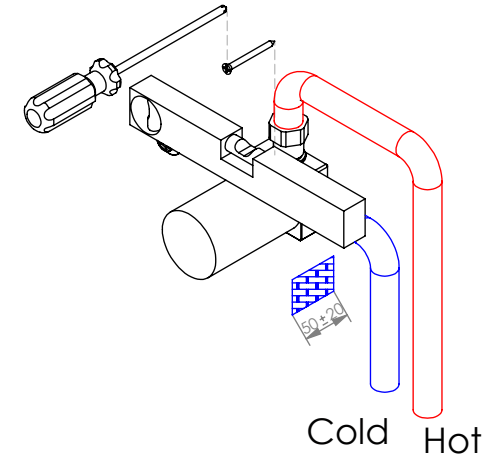

ESC. 1:5	Monocomando Embutir Lavatório			
Desenhou 10/07/2018	 A S M T A P S [®] WATER SOUL			PLAN070C
Rev: 2 06/07/2022				

Service:

-  Adjustable Pliers
-  Screw Driver
-  24 / 25mm
-  Level
-  2 / 6 / 8mm

Washbasin Mixer Installation Manual

2°

Conection:

3°

Fixed:

4°

Remove Protection:

5°