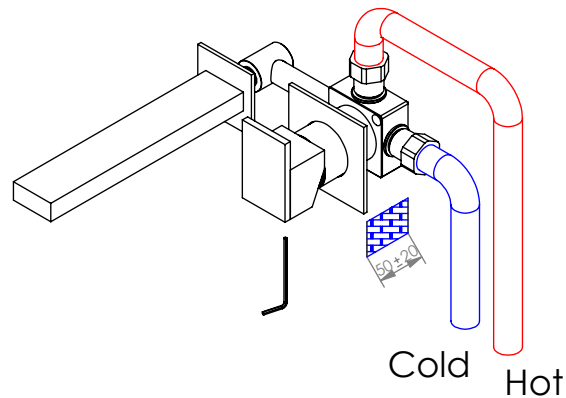

ESC. 1:5	Monocomando Embutir Lavatório			
Desenhou 10/07/2018	 A S M T A P S [®] WATER SOUL			PLAN070C
Rev: 2 06/07/2022				

Service:

-  Adjustable Pliers
-  Screw Driver
-  24 / 25mm
-  Level
-  2 / 6 / 8mm

Washbasin Mixer Installation Manual

2°

Conection:

3°

Fixed:

4°

Remove Protection:

5°