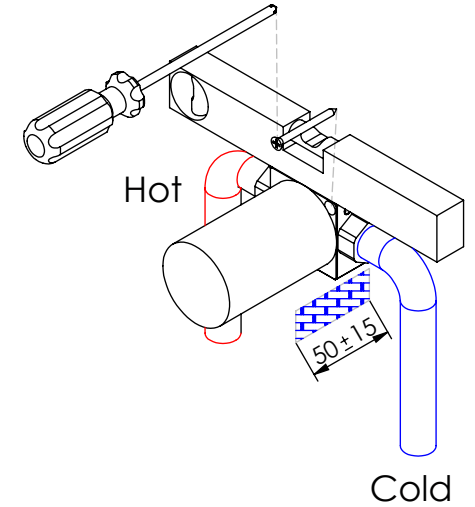

ESC. 1:2	Monocomando Embutir Duche 1 Via			
Desenhou 10/07/2018	 ASM TAPS WATER SOUL			PLAN090
Rev: 1 10/03/2022				

Service:

-  Adjustable Pliers
-  Screw Driver
-  level
-  2mm

Washbasin Mixer Installation Manual

2°

Conection:

3°

Fixed:

4°

Remove Protection:

5°

Maintenance: