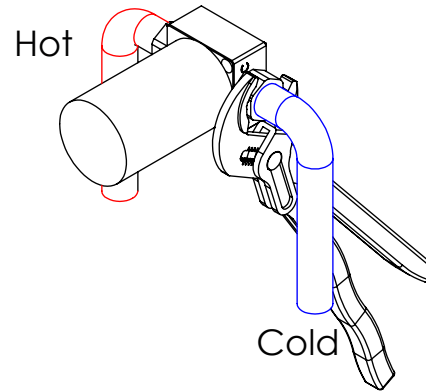

ESC. 1:2	Monocomando Embutir Duche 1 Via			
Desenhou 10/07/2018	 ASM TAPS WATER SOUL			PLAN090
Rev: 1 10/03/2022				

Service:

-  Adjustable Pliers
-  Screw Driver
-  level
-  2mm

Washbasin Mixer Installation Manual

2°

Conection:

3°

Fixed:

4°

Remove Protection:

5°

Maintenance: