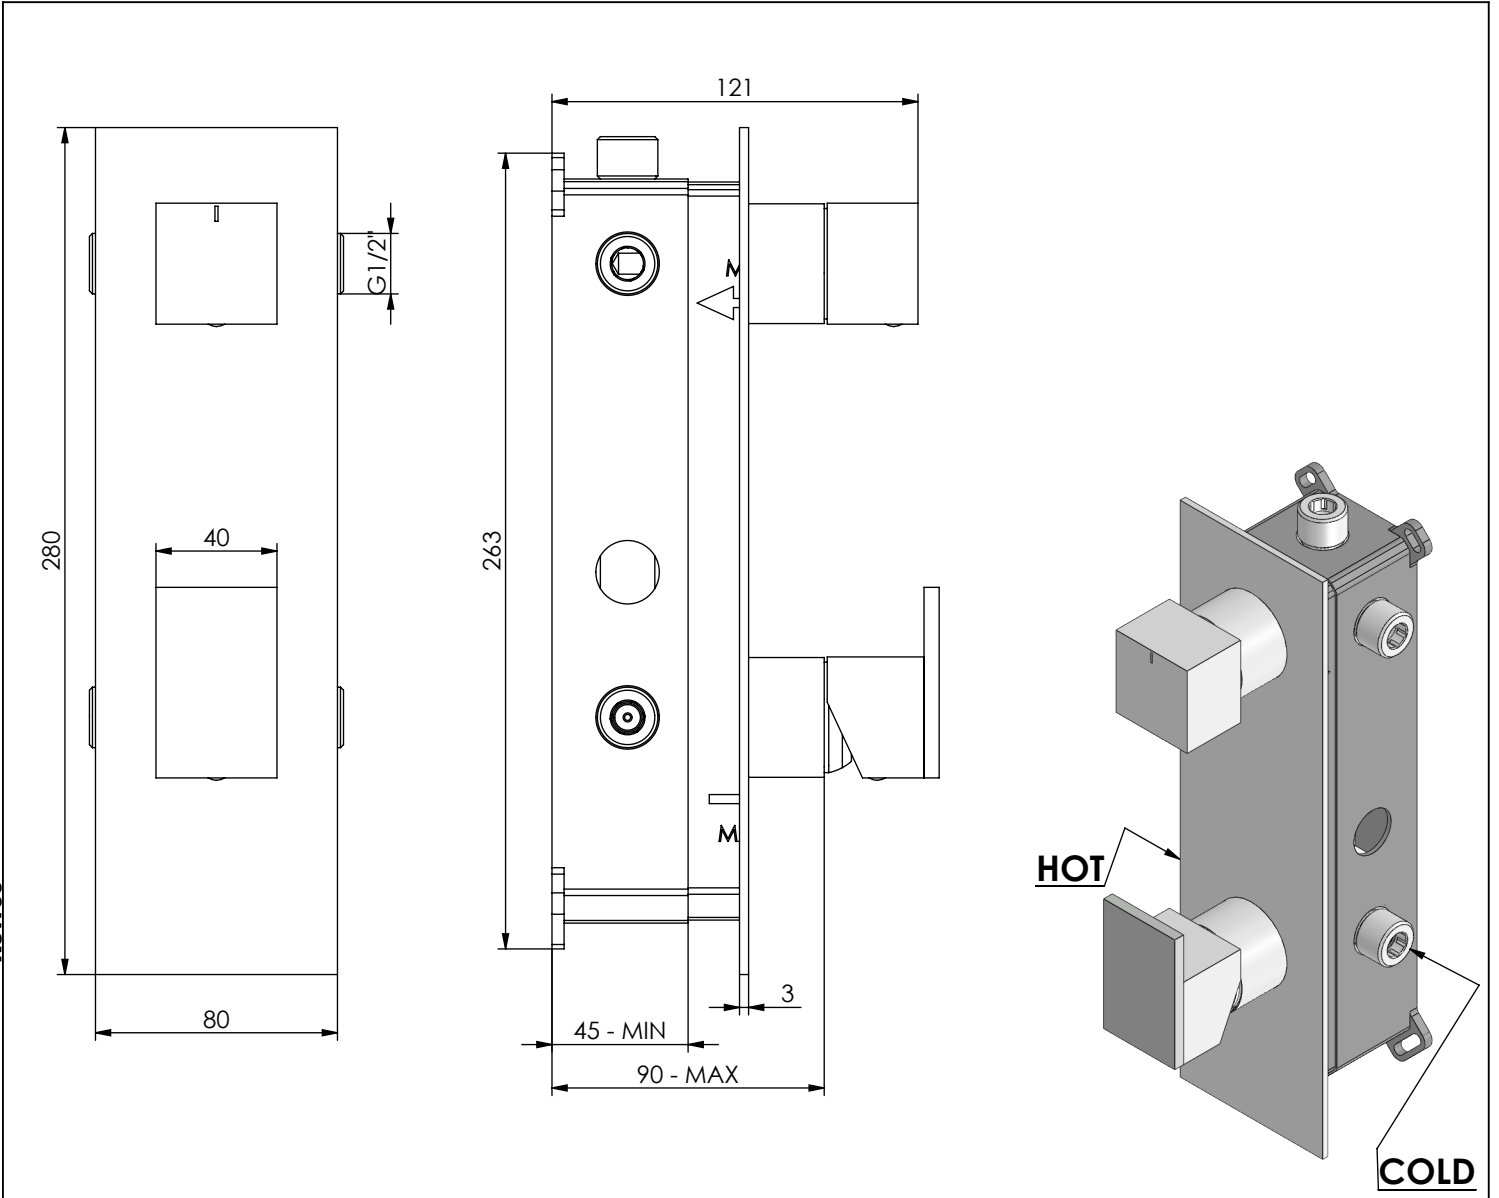

# PLAN090A

MONOCOMANDO EMBUTIR 2/3 VIAS C/  
CHUVEIRO MÃO PLAN

ASM TAPS®

WATER SOUL

**EN** CONCEALED 2/3 WAY MIXER WITH SET Ø  
HAND SHOWER PLAN

**FR** CONCEALED 2/3 WAY MIXER WITH SET Ø  
HAND SHOWER PLAN

**ES** CONCEALED 2/3 WAY MIXER WITH SET Ø  
HAND SHOWER PLAN

Rev.00  
PLAN090A

CAUDAL MÁXIMO A 3 BAR:  
MAXIMUM FLOW AT 3 BAR: L/MIN

LIGAÇÃO DE ENTRADA:  
INPUT CONNECTION: G1/2"

LIGAÇÃO DE SAÍDA:  
OUTPUT CONNECTION: G1/2"

PESO (KG):  
WEIGHT (KG): 2,56

DIMENSÕES EMBALAGEM (MM):  
SIZE PACKAGING (MM): 285x200x170