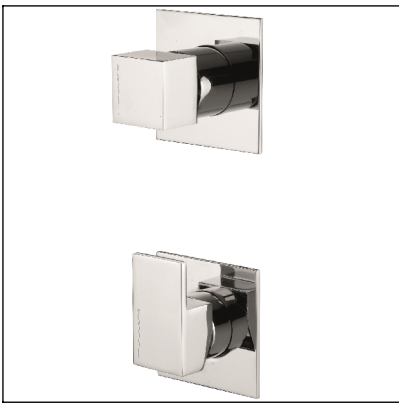

# PLAN090A

MONOCOMANDO EMBUTIR 2/3 VIAS C/  
CHUVEIRO MÃO PLAN

ASM TAPS®

WATER SOUL

**EN** CONCEALED 2/3 WAY MIXER WITH SET Ø  
HAND SHOWER PLAN

**FR** CONCEALED 2/3 WAY MIXER WITH SET Ø  
HAND SHOWER PLAN

**ES** CONCEALED 2/3 WAY MIXER WITH SET Ø  
HAND SHOWER PLAN

Rev.00  
PLAN090A

CAUDAL MÁXIMO A 3 BAR:  
MAXIMUM FLOW AT 3 BAR: L/MIN

LIGAÇÃO DE ENTRADA:  
INPUT CONNECTION: G1/2"

LIGAÇÃO DE SAÍDA:  
OUTPUT CONNECTION: G1/2"

PESO (KG):  
WEIGHT (KG): 2,56

DIMENSÕES EMBALAGEM (MM):  
SIZE PACKAGING (MM): 285x200x170