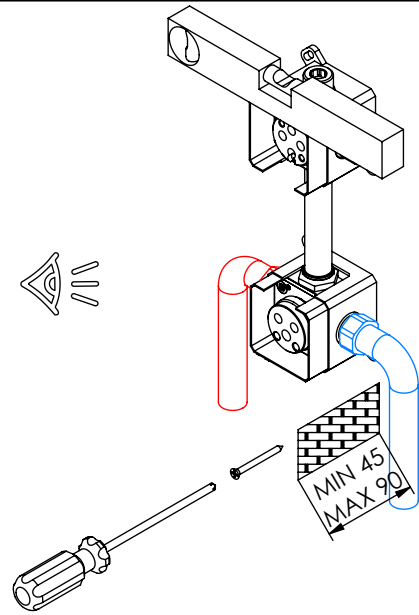

! SERVICE

PLAN090A1

MONOCOMANDO EMBUTIR
BANHO/DUCHE 3 VIAS

A S M T A P S ®

W A T E R S O U L

INSTALLATION MANUAL

1 CONECTION

2 FIXED

3 REMOVE PROTECTION

4 FIX IT

5 FIX IT

6 MAINTENANCE