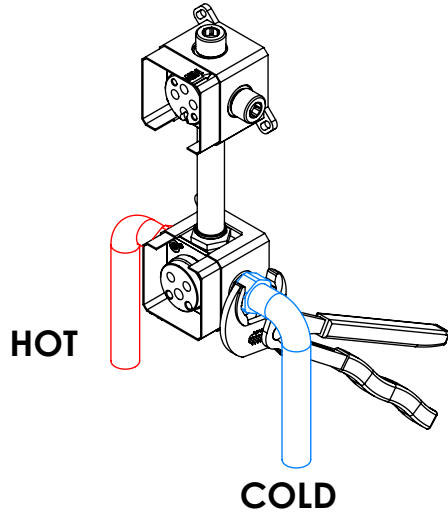

INSTALLATION MANUAL

1 CONECTION