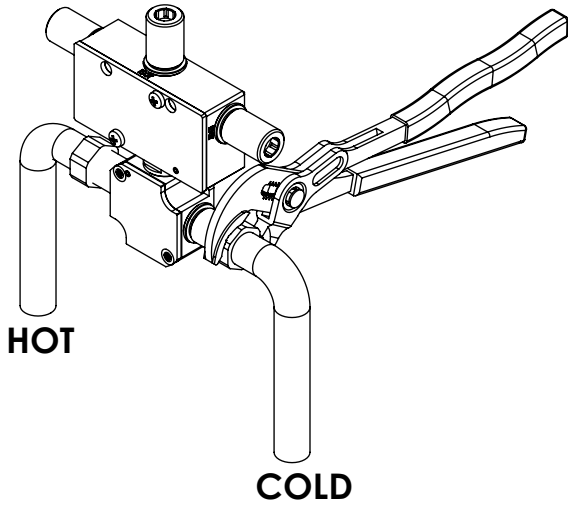

INSTALLATION MANUAL

1 CONECTION