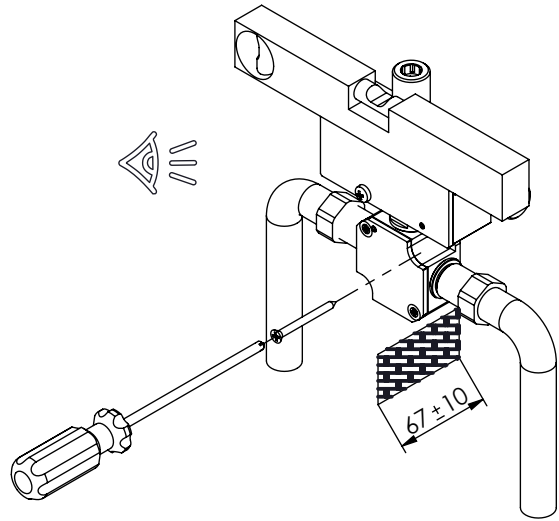

! SERVICE

PLAN090B3

MONOCOMANDO DUCHE EMBUTIR
CLIC 3 VIAS PLAN

ASM TAPS®

WATER SOUL

INSTALLATION MANUAL

1 CONECTION

2 FIXED

3 REMOVE PROTECTION

4 FIX IT

5 FIX IT

6 MAINTENANCE