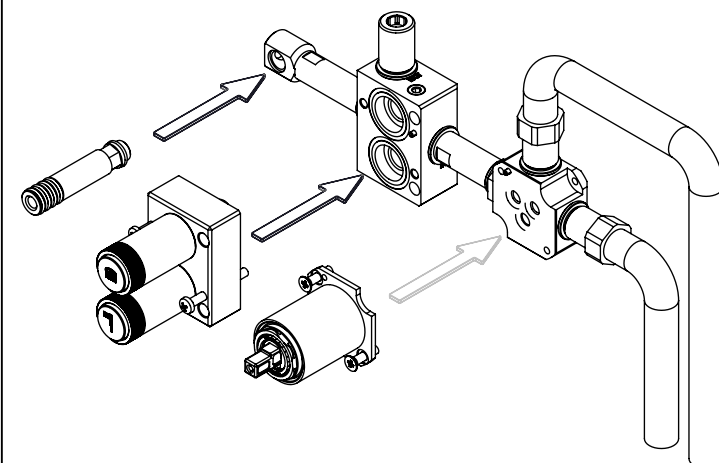

CB - COBRE | COPPER | CUIVRE | COBRE

CBM - COBRE MAT | COPPER MAT | CUIVRE MAT | COBRE MATE

TECNOLOGIA

- AC2140 - Válvula on/off fit FSG D6 control volume
AC2140 - Fit FSG D6 on/off clic valve
- AC540C - Cartucho Ø35 Energy Saving
AC540C - Cartridge Ø35
- Chuveiro de mão quadrado Latão
Brass square hand shower
- Ligação banheira/duche 1,70mt CROMO
Bath/shower connection 1.70 mt CROMO
- Embutido a parede
Built-in to wall

SERVICE

PLAN090CB2

MONOC. EMBUTIR CLIC 2 VIAS
C/CHUVEIRO MÃO PLAN

ASM TAPS®

WATER SOUL

INSTALLATION MANUAL

1 CONECTION

2 FIXED

3 REMOVE PROTECTION

4 FIX IT

5 FIX IT

6 MAINTENANCE