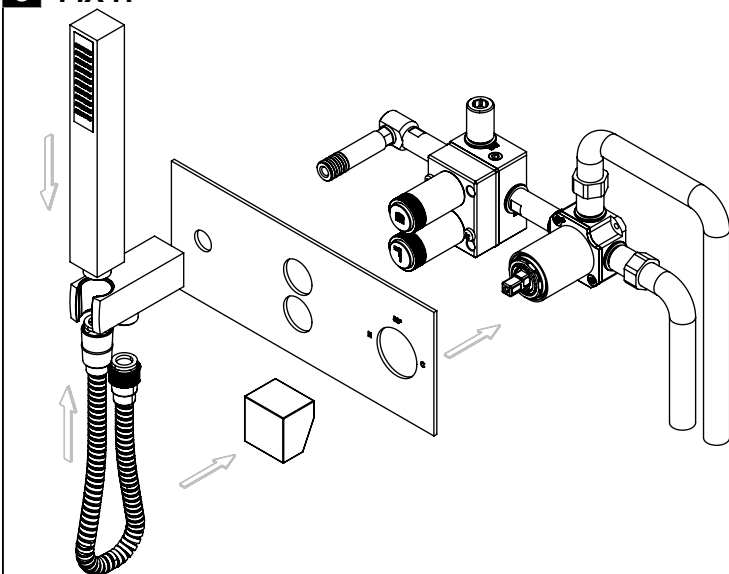

CB - COBRE | COPPER | CUIVRE | COBRE

CBM - COBRE MAT | COPPER MAT | CUIVRE MAT | COBRE MATE

TECNOLOGIA

- AC2140 - Válvula on/off fit FSG D6 control volume
AC2140 - Fit FSG D6 on/off clic valve
- AC540C - Cartucho Ø35 Energy Saving
AC540C - Cartridge Ø35
- Chuveiro de mão quadrado Latão
Brass square hand shower
- Ligação banheira/duche 1,70mt CROMO
Bath/shower connection 1.70 mt CROMO
- Embutido a parede
Built-in to wall

SERVICE

PLAN090CB2

MONOC. EMBUTIR CLIC 2 VIAS
C/CHUVEIRO MÃO PLAN

ASM TAPS®

WATER SOUL

INSTALLATION MANUAL

1 CONECTION

2 FIXED

3 REMOVE PROTECTION

4 FIX IT

5 FIX IT

6 MAINTENANCE