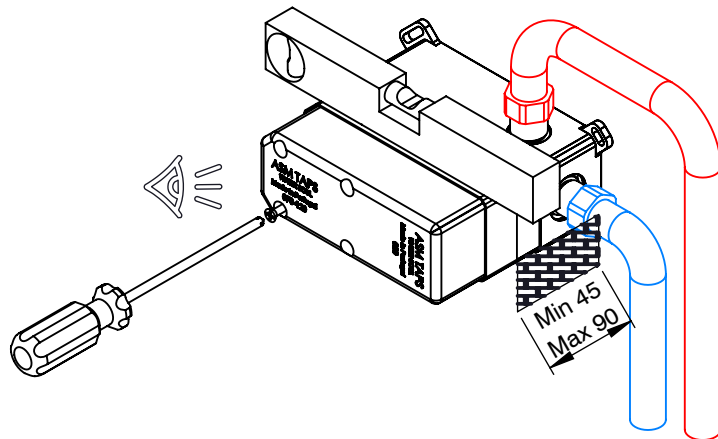

! SERVICE

PLAN120

MONOC. EMBUTIR SANITA/BIDÉ
C/CHUVEIRO SHUT-OFF PLAN

A S M T A P S®

W A T E R S O U L

INSTALLATION MANUAL

1 CONECTION

2 FIXED

3 REMOVE PROTECTION

4 FIX IT

5 FIX IT

6 MAINTENANCE