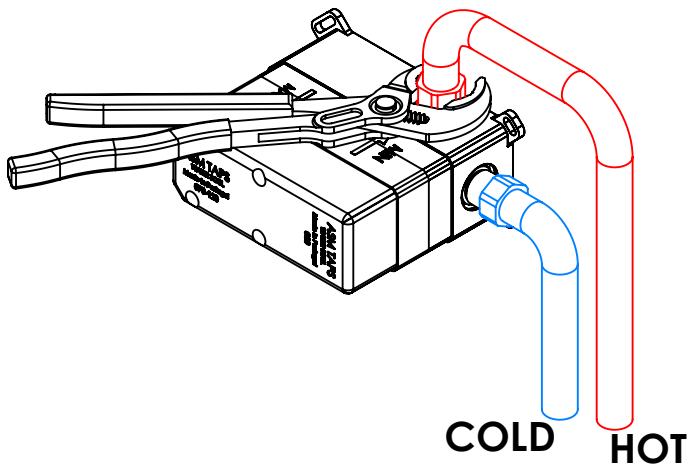

! SERVICE

PLAN120

MONOC. EMBUTIR SANITA/BIDÉ
C/CHUVEIRO SHUT-OFF PLAN

A S M T A P S®

W A T E R S O U L

INSTALLATION MANUAL

1 CONECTION

2 FIXED

3 REMOVE PROTECTION

4 FIX IT

5 FIX IT

6 MAINTENANCE