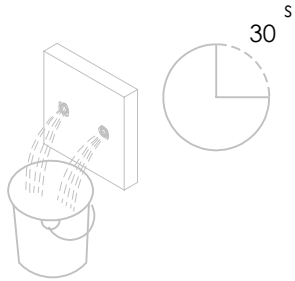

ESC. 1:2	Monocomando Embutir Lavatório		
Desenhou 15/03/2021	 A S M T A P S <small>WATER SOUL</small>		SLIMASM070A
Rev: 1 31/05/2022			

Service:

MAX
80 C°

- Adjustable Pliers
- Screw Driver
- Special Key 16,5
- Level
- 2 / 6 / 8mm

Washbasin Mixer Installation Manual

2°

Conection:

3°

Fixed:

4°

Remove Protection:

5°