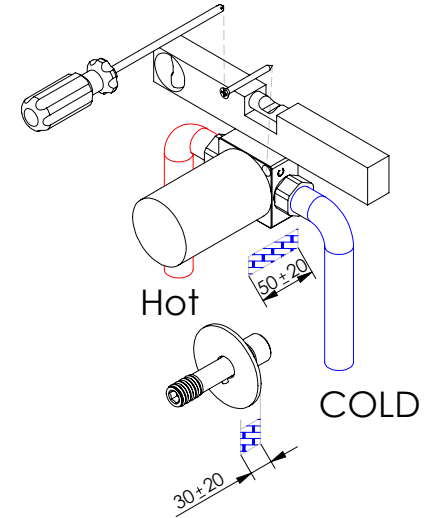

ESC. 1:2	Monocomando Embutir Lavatório		
Desenhou 15/03/2021	 A S M T A P S <small>WATER SOUL</small>		SLIMASM070A
Rev: 1 31/05/2022			

Service:

MAX
80 C°

- Adjustable Pliers
- Screw Driver
- Special Key 16,5
- Level
- 2 / 6 / 8mm

Washbasin Mixer Installation Manual

2°

Conection:

3°

Fixed:

4°

Remove Protection:

5°