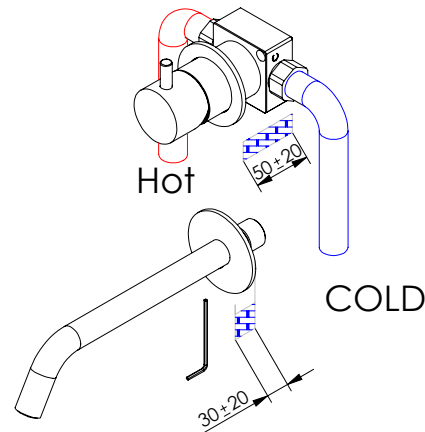

ESC. 1:2	Monocomando Embutir Lavatório		
Desenhou 15/03/2021	 A S M T A P S <small>WATER SOUL</small>		SLIMASM070A
Rev: 1 31/05/2022			

Service:

MAX
80 C°

- Adjustable Pliers
- Screw Driver
- Special Key 16,5
- Level
- 2 / 6 / 8mm

Washbasin Mixer Installation Manual

2°

Conection:

3°

Fixed:

4°

Remove Protection:

5°