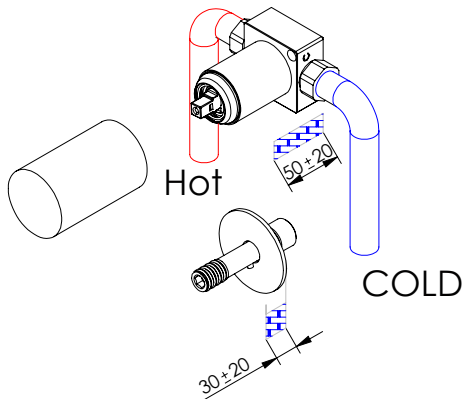

ESC. 1:2	Monocomando Embutir Lavatório		
Desenhou 15/03/2021	 A S M T A P S <small>WATER SOUL</small>		SLIMASM070A
Rev: 1 31/05/2022			

Service:

MAX
80 C°

- Adjustable Pliers
- Screw Driver
- Special Key 16,5
- Level
- 2 / 6 / 8mm

Washbasin Mixer Installation Manual

2°

Conection:

3°

Fixed:

4°

Remove Protection:

5°