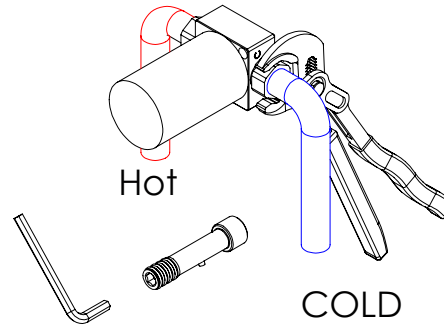

Washbasin Mixer Installation Manual

2°

Conection: