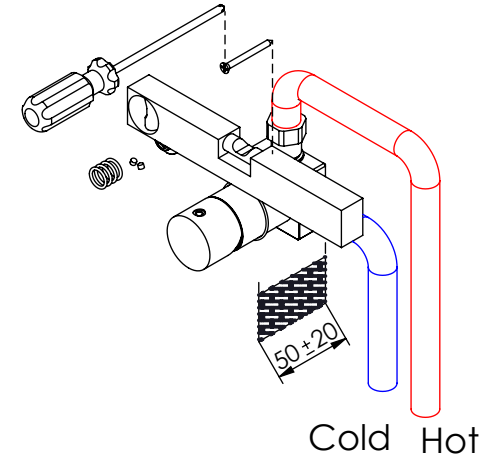

Service:

MAX
80 C°

- Adjustable Pliers
- Screw Driver
- Special Key 16,5
- Level
- 2 / 6 / 8mm

Washbasin Mixer Installation Manual

2°

Conection:

3°

Fixed:

4°

Remove Protection:

5°

Maintenance: