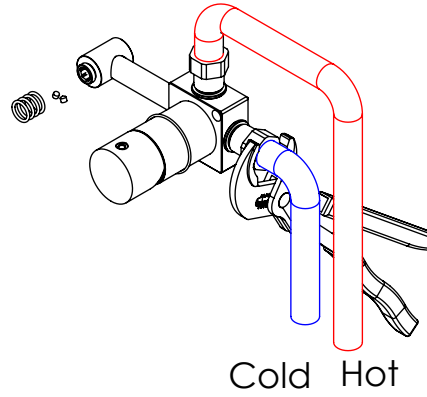

Washbasin Mixer Installation Manual

2°

Conection: