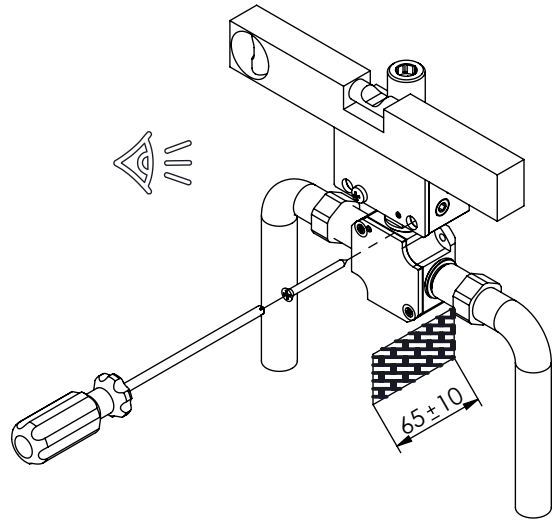

! SERVICE

SLIMASM080B2

MONOCOMANDO DUCHE EMBUTIR
CLIC 2 VIAS SLIMASM

ASM TAPS®

WATER SOUL

INSTALLATION MANUAL

1 CONECTION

2 FIXED

3 REMOVE PROTECTION

4 FIX IT

5 FIX IT

6 MAINTENANCE