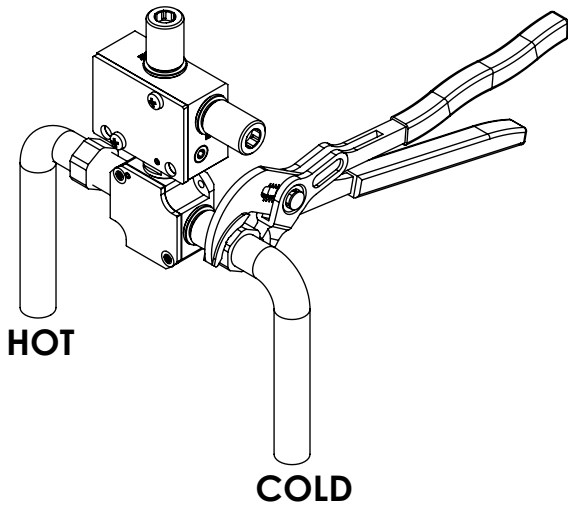

INSTALLATION MANUAL

1 CONECTION