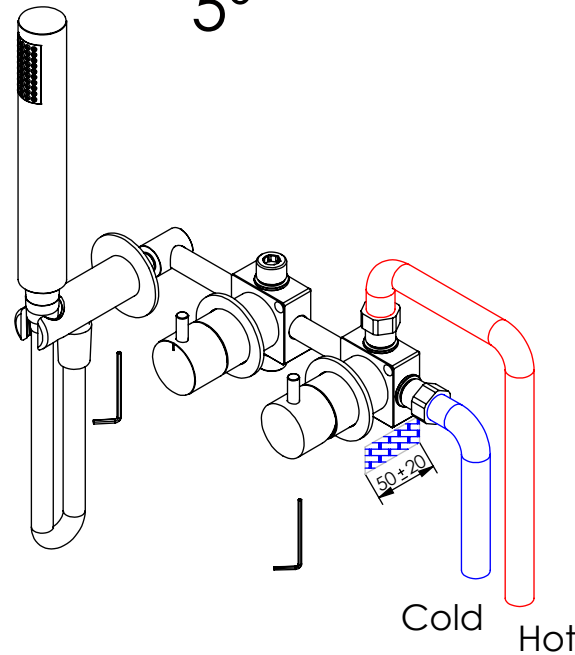

ESC. 1:5	Monocomando Embutir 2/3 Vias Com Chuveiro Mão		
Desenhou 14/10/2020	 ASM TAPS WATER SOUL		SLIMASM090C1
Rev: 1 30/05/2022			

Service:

-  Adjustable Pliers
-  Screw Driver
-  level
-  2 / 2.5 / 6 / 8 mm

Washbasin Mixer Installation Manual

2°

Conection:

3°

Fixed:

4°

Remove Protection:

5°