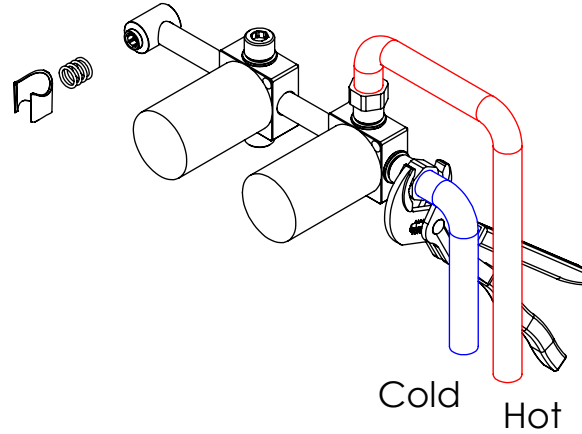

ESC. 1:5	Monocomando Embutir 2/3 Vias Com Chuveiro Mão		
Desenhou 14/10/2020	 ASM TAPS WATER SOUL		SLIMASM090C1
Rev: 1 30/05/2022			

Service:

-  Adjustable Pliers
-  Screw Driver
-  level
-  2 / 2.5 / 6 / 8 mm

Washbasin Mixer Installation Manual

2°

Conection:

3°

Fixed:

4°

Remove Protection:

5°