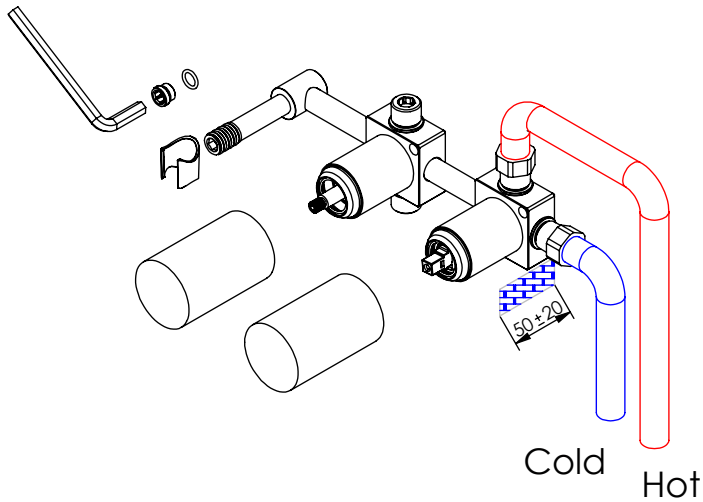

ESC. 1:5	Monocomando Embutir 2/3 Vias Com Chuveiro Mão		
Desenhou 14/10/2020	 ASM TAPS WATER SOUL		SLIMASM090C1
Rev: 1 30/05/2022			

Service:

-  Adjustable Pliers
-  Screw Driver
-  level
-  2 / 2.5 / 6 / 8 mm

Washbasin Mixer Installation Manual

2°

Conection:

3°

Fixed:

4°

Remove Protection:

5°