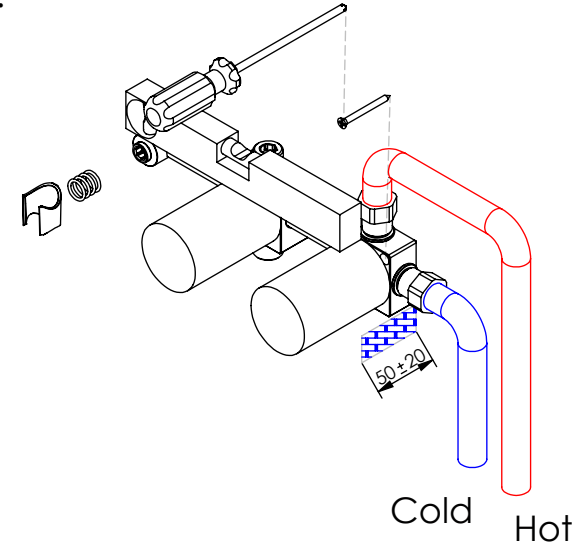

ESC. 1:5	Monocomando Embutir 2/3 Vias Com Chuveiro Mão		
Desenhou 14/10/2020	 ASM TAPS WATER SOUL		SLIMASM090C1
Rev: 1 30/05/2022			

Service:

-  Adjustable Pliers
-  Screw Driver
-  level
-  2 / 2.5 / 6 / 8 mm

Washbasin Mixer Installation Manual

2°

Conection:

3°

Fixed:

4°

Remove Protection:

5°