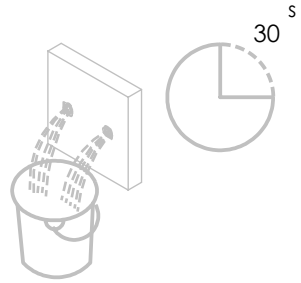

ESC. 1:5	Monocomando Embutir Banheira 2/3 Vias		
Desenhou 15/05/2021	 <b>A S M T A P S</b> WATER SOUL		SLIMASM090CB
Rev: 1 31/05/2022			

Service:

-  Adjustable Pliers
-  Special Key 16,5
-  Screw Driver
-  level
-  2 / 6 / 8mm

## Washbasin Mixer Installation Manual

2°

Conection:

3°

Fixed:

4°

Remove Protection:

5°