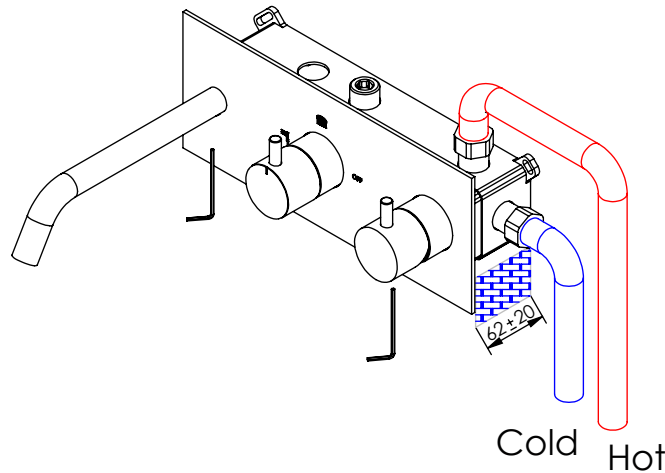

ESC. 1:5	Monocomando Embutir Banheira 2/3 Vias		
Desenhou 15/05/2021	 <b>A S M T A P S</b> WATER SOUL		SLIMASM090CB
Rev: 1 31/05/2022			

Service:

-  Adjustable Pliers
-  Special Key 16,5
-  Screw Driver
-  level
-  2 / 6 / 8mm

## Washbasin Mixer Installation Manual

2°

Conection:

3°

Fixed:

4°

Remove Protection:

5°