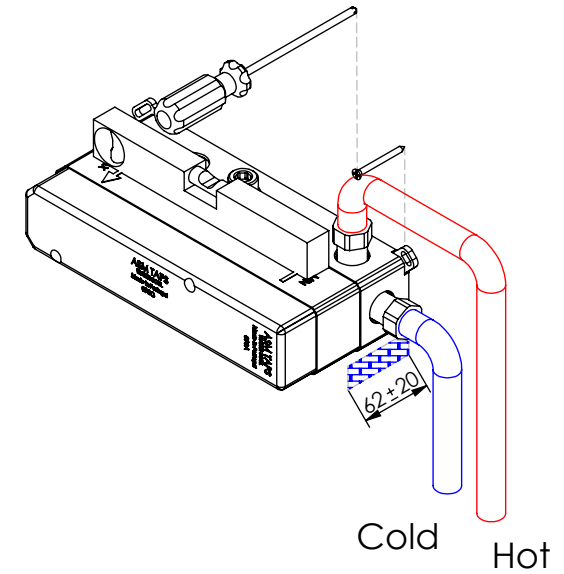

ESC. 1:5	Monocomando Embutir Banheira 2/3 Vias		
Desenhou 15/05/2021	 <b>A S M T A P S</b> WATER SOUL		SLIMASM090CB
Rev: 1 31/05/2022			

Service:

-  Adjustable Pliers
-  Special Key 16,5
-  Screw Driver
-  level
-  2 / 6 / 8mm

## Washbasin Mixer Installation Manual

2°

Conection:

3°

Fixed:

4°

Remove Protection:

5°