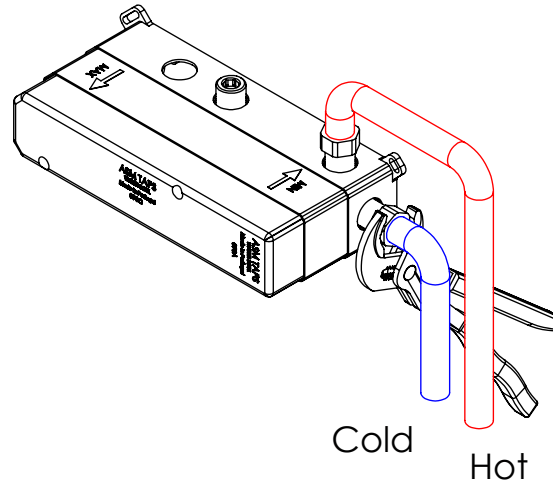

ESC. 1:5	Monocomando Embutir Banheira 2/3 Vias		
Desenhou 15/05/2021	 <b>A S M T A P S</b> WATER SOUL		SLIMASM090CB
Rev: 1 31/05/2022			

Service:

-  Adjustable Pliers
-  Special Key 16,5
-  Screw Driver
-  level
-  2 / 6 / 8mm

## Washbasin Mixer Installation Manual

2°

Conection:

3°

Fixed:

4°

Remove Protection:

5°