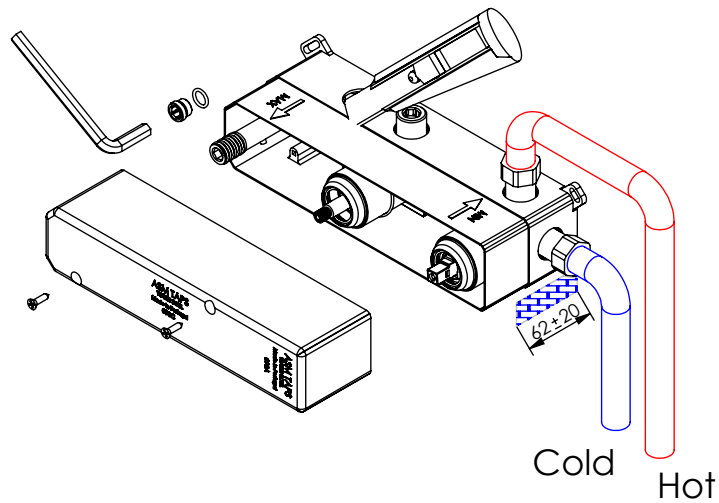

ESC. 1:5	Monocomando Embutir Banheira 2/3 Vias		
Desenhou 15/05/2021	 <b>A S M T A P S</b> WATER SOUL		SLIMASM090CB
Rev: 1 31/05/2022			

Service:

-  Adjustable Pliers
-  Special Key 16,5
-  Screw Driver
-  level
-  2 / 6 / 8mm

## Washbasin Mixer Installation Manual

2°

Conection:

3°

Fixed:

4°

Remove Protection:

5°