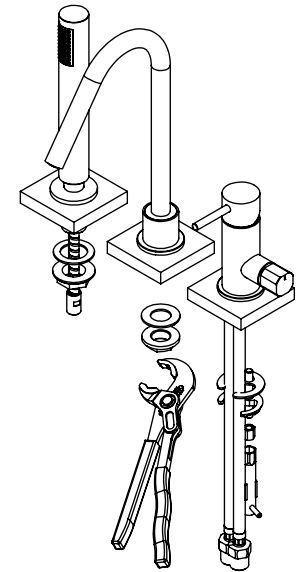

ESC. 1:5	Monocomando Banheira 3 Furos		
Desenhou 19/11/2020	 <b>A S M T A P S</b> WATER SOUL		SLIMASM110
Rev: 1 09/06/2022			

Service:

-  Adjustable Pliers
-  11mm
-  12-13 / ... 24-25
-  Special Key 16,5
-  2 / 2,5mm

## Washbasin Mixer Installation Manual

2°

3°

Fixed:

4°

Conection:

5°

Maintenance: