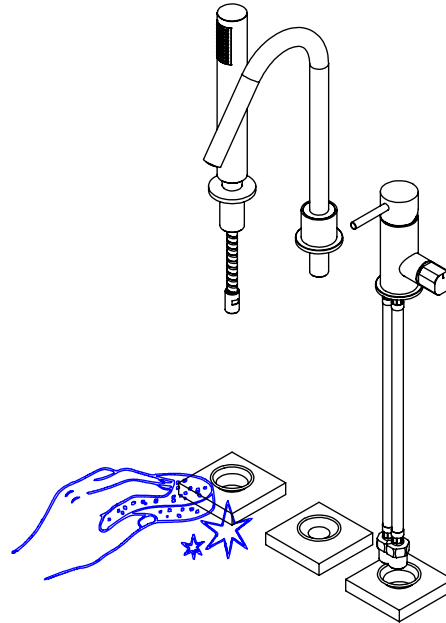

ESC. 1:5	Monocomando Banheira 3 Furos		
Desenhou 19/11/2020	 <b>A S M T A P S</b> WATER SOUL		SLIMASM110
Rev: 1 09/06/2022			

Service:

-  Adjustable Pliers
-  11mm
-  12-13 / ... 24-25
-  Special Key 16,5
-  2 / 2,5mm

## Washbasin Mixer Installation Manual

2°

3°

Fixed:

4°

Conection:

5°

Maintenance: