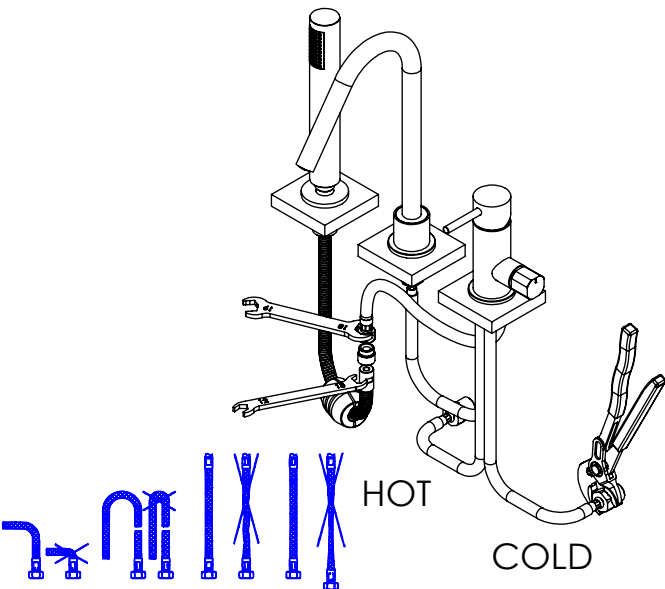

ESC. 1:5	Monocomando Banheira 3 Furos		
Desenhou 19/11/2020	 <b>A S M T A P S</b> WATER SOUL		SLIMASM110
Rev: 1 09/06/2022			

Service:

-  Adjustable Pliers
-  11mm
-  12-13 / ... 24-25
-  Special Key 16,5
-  2 / 2,5mm

## Washbasin Mixer Installation Manual

2°

3°

Fixed:

4°

Conection:

5°

Maintenance: