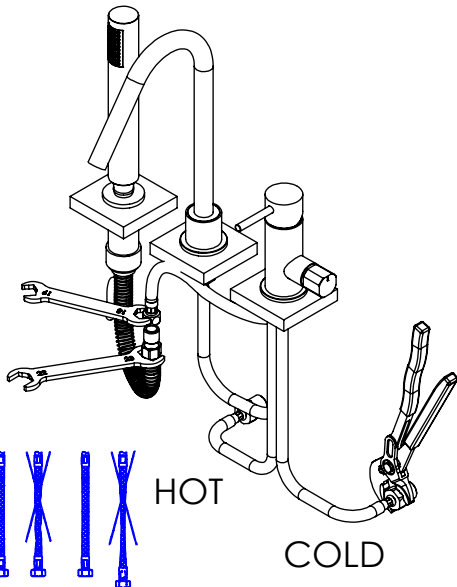

ESC. 1:5	Monocomando Banheira 3 Furos C/Anti Gota		
Desenhou 19/10/2020	 ASM TAPS WATER SOUL		SLIMASM111
Rev: 1 14/06/2022			

Service:

-  Adjustable Pliers
-  11mm
-  12-13 /... 24-25
-  Special Key 16,5
-  2 / 2,5mm

Washbasin Mixer Installation Manual

2°

3°

Fixed:

4°

Conection:

5°

Maintenance: