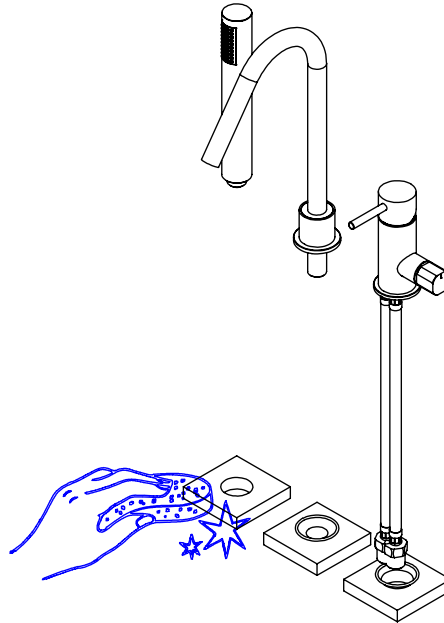

ESC. 1:5	Monocomando Banheira 3 Furos C/Anti Gota		
Desenhou 19/10/2020	 ASM TAPS WATER SOUL		SLIMASM111
Rev: 1 14/06/2022			

Service:

-  Adjustable Pliers
-  11mm
-  12-13 /... 24-25
-  Special Key 16,5
-  2 / 2,5mm

Washbasin Mixer Installation Manual

2°

3°

Fixed:

4°

Conection:

5°

Maintenance: