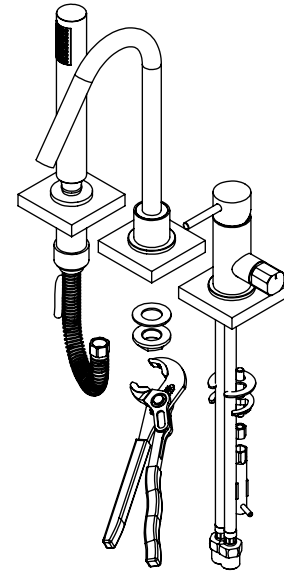

ESC. 1:5	Monocomando Banheira 3 Furos C/Anti Gota		
Desenhou 19/10/2020	 ASM TAPS WATER SOUL		SLIMASM111
Rev: 1 14/06/2022			

Service:

-  Adjustable Pliers
-  11mm
-  12-13 /... 24-25
-  Special Key 16,5
-  2 / 2,5mm

Washbasin Mixer Installation Manual

2°

3°

Fixed:

4°

Conection:

5°

Maintenance: