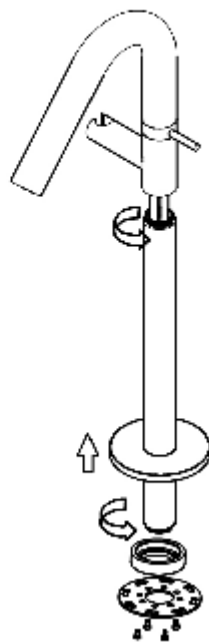

ESC. 1:5	Monocomando Banheira Montagem Ao Chão		
02/12/2022	 ASM TAPS ⁺ WATER SOUL	SLIMASM155A	

7

turn on the valve to let water flush to clean the water pipes

8

paving tiles,use silicon to finish the gaps

11

install the body into embedded box

12

install the hand shower sets

9

the end with thread should be upward, another end with 2 rubber rings is downward

10

install the fixing scat