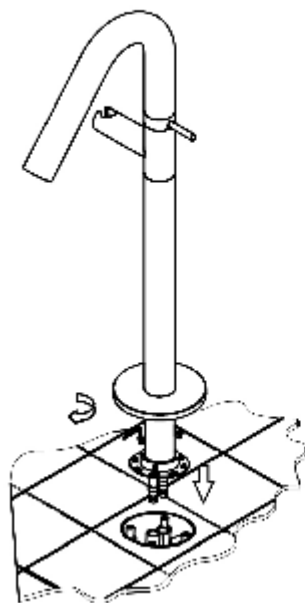

ESC. 1:5	Monocomando Banheira Montagem Ao Chão		
02/12/2022	 ASM TAPS ⁺ WATER SOUL	SLIMASM155A	

7

turn on the valve to let water flush to clean the water pipes

8

paving tiles,use silicon to finish the gaps

11

install the body into embedded box

12

install the hand shower sets

9

the end with thread should be upward, another end with 2 rubber rings is downward

10

install the fixing scat