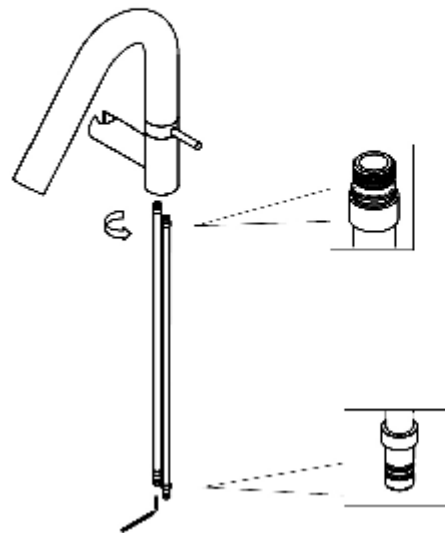

ESC. 1:5	Monocomando Banheira Montagem Ao Chão		
02/12/2022	 ASM TAPS ⁺ WATER SOUL	SLIMASM155A	

7

turn on the valve to let water flush to clean the water pipes

8

paving tiles,use silicon to finish the gaps

11

install the body into embedded box

12

install the hand shower sets

9

the end with thread should be upward, another end with 2 rubber rings is downward

10

install the fixing scat