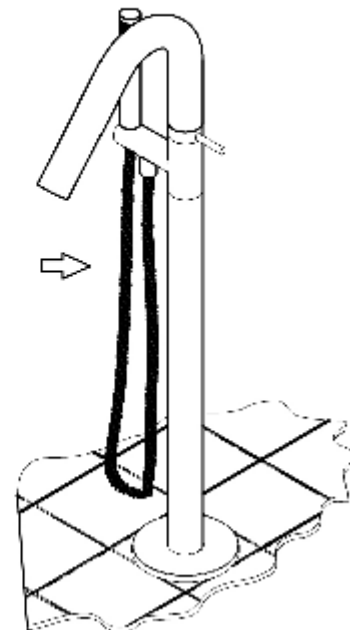

ESC. 1:5	Monocomando Banheira Montagem Ao Chão		
02/12/2022	 ASM TAPS ⁺ WATER SOUL	SLIMASM155A	

7

turn on the valve to let water flush to clean the water pipes

8

paving tiles,use silicon to finish the gaps

11

install the body into embedded box

12

install the hand shower sets

9

the end with thread should be upward, another end with 2 rubber rings is downward

10

install the fixing scat