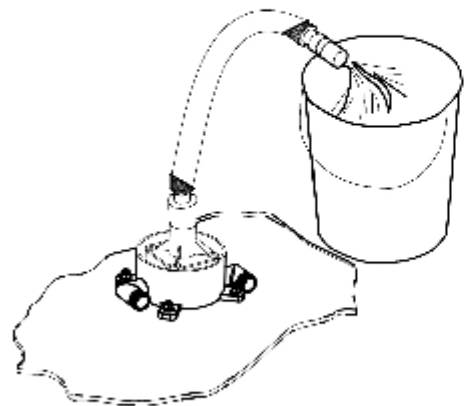

ESC. 1:5	Monocomando Banheira Montagem Ao Chão		
02/12/2022	 ASM TAPS ⁺ WATER SOUL	SLIMASM155A	

7

turn on the valve to let water flush to clean the water pipes

8

paving tiles,use silicon to finish the gaps

11

install the body into embedded box

12

install the hand shower sets

9

the end with thread should be upward, another end with 2 rubber rings is downward

10

install the fixing scat