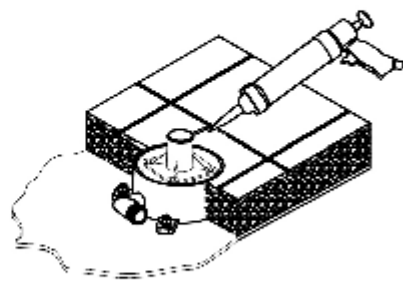

ESC. 1:5	Monocomando Banheira Montagem Ao Chão		
02/12/2022	 ASM TAPS ⁺ WATER SOUL	SLIMASM155A	

7

turn on the valve to let water flush to clean the water pipes

8

paving tiles,use silicon to finish the gaps

11

install the body into embedded box

12

install the hand shower sets

9

the end with thread should be upward, another end with 2 rubber rings is downward

10

install the fixing scat