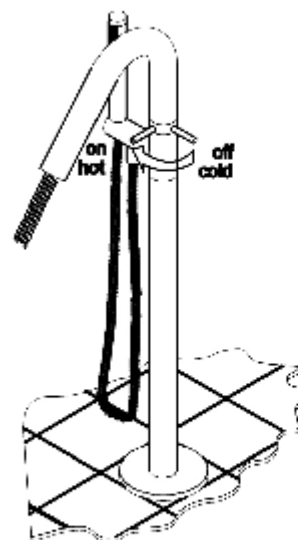

7

turn on the valve to let water flush to clean the water pipes

8

paving tiles,use silicon to finish the gaps

11

install the body into embedded box

12

install the hand shower sets

9

the end with thread should be upward, another end with 2 rubber rings is downward

10

install the fixing scat

13

14