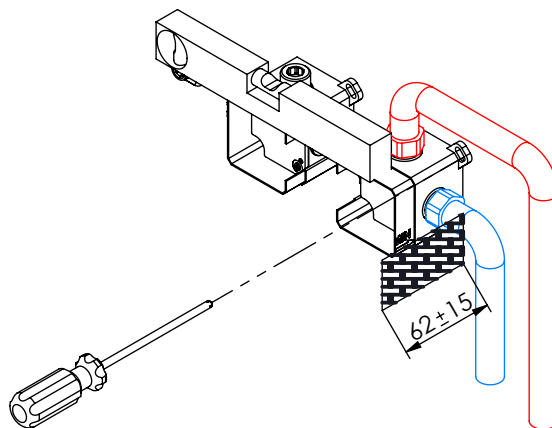

TECNOLOGIA

-  AC560 - DISTRIBUIDOR 3/4 VIAS
AC560 - 3/4 WAY DISTRIBUTOR
-  AC540C - Cartucho Ø35 Energy Saving
AC540C - Ø35 Energy Saving Cartridge
-  Abertura energia saving
Opening energy saving
-  Chuveiro de mão cilíndrico
Cylindrical hand shower
-  Ligação banheira/duche 1,70mt cromolux
Bath/shower connection 1.70 mt cromolux
-  Embutido a parede
Built-in to wall

! SERVICE

SPIRAL090C1

MONOCOMANDO EMBUTIR 2/3 VIAS
C/ CHUVEIRO MÃO SPIRAL

A S M T A P S ®

W A T E R S O U L

INSTALLATION MANUAL

1 CONECTION

2 FIXED

3 REMOVE PROTECTION

4 FIX IT

5 FIX IT

6 MAINTENANCE