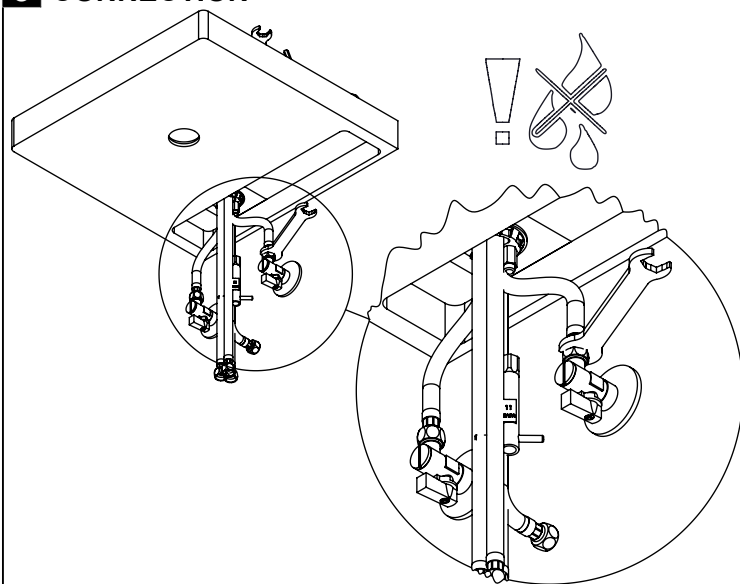

! SERVICE

SPIRAL100

MONOCOMANDO LAVATÓRIO PAREDE/BANCADA SPIRAL

A S M T A P S ®

W A T E R S O U L

INSTALLATION MANUAL

1 INSTALLATION

2 FIXED

3 CONNECTION

4 FIX IT

5 MAINTENANCE

6