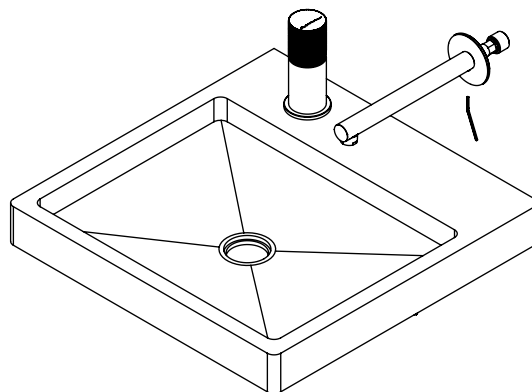

! SERVICE

SPIRAL100

MONOCOMANDO LAVATÓRIO PAREDE/BANCADA SPIRAL

A S M T A P S ®

W A T E R S O U L

INSTALLATION MANUAL

1 INSTALLATION

2 FIXED

3 CONNECTION

4 FIX IT

5 MAINTENANCE

6