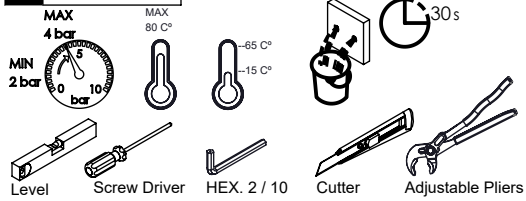

ASM TAPS
MADE IN PORTUGAL

! SERVICE

SPIRAL100A

BICA BANHEIRA PAREDE C/190MM
SPIRAL

A S M T A P S ®

W A T E R S O U L

INSTALLATION MANUAL

1 CONECTION