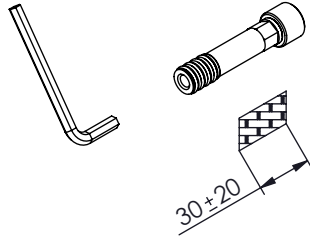

ASM TAPS
MADE IN PORTUGAL

! SERVICE

SPIRAL100A

BICA BANHEIRA PAREDE C/190MM
SPIRAL

A S M T A P S ®

W A T E R S O U L

INSTALLATION MANUAL

1 CONECTION