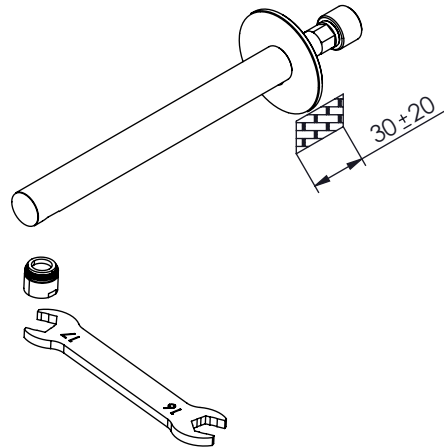

4 MAINTENANCE

Fixed: