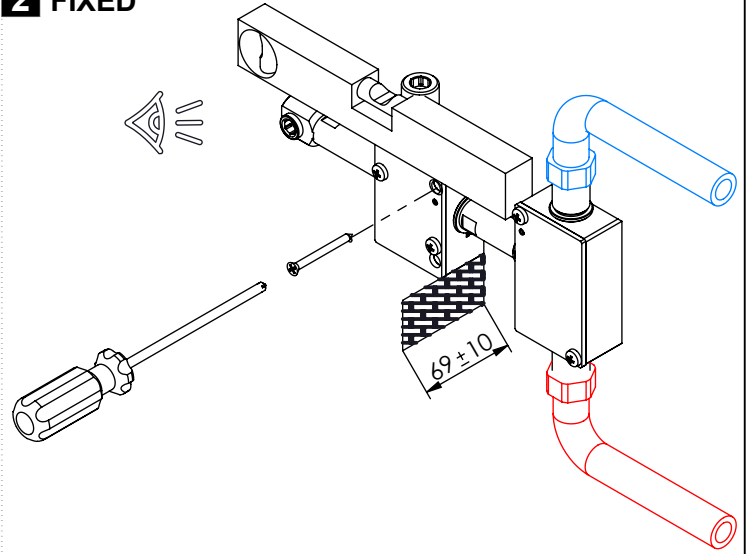

! SERVICE

TERC090CB2

MIST. EMBUTIR TERMOST. CLIC 2
VIAS CHUVEIRO MÃO SLIMASM

ASM TAPS®

WATER SOUL

INSTALLATION MANUAL

1 CONECTION

2 FIXED