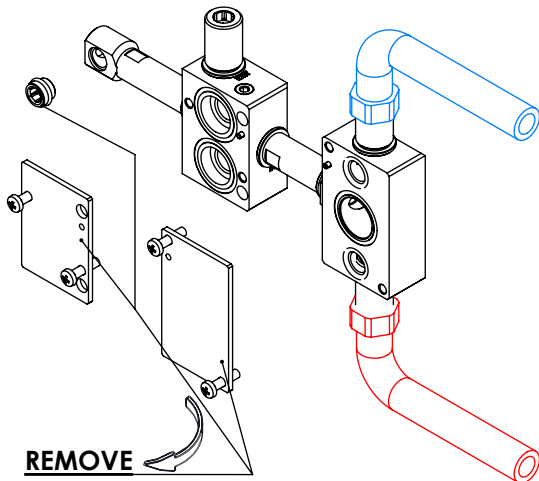

! SERVICE

TERC090CB2

MIST. EMBUTIR TERMOST. CLIC 2
VIAS CHUVEIRO MÃO SLIMASM

ASM TAPS®

WATER SOUL

INSTALLATION MANUAL

1 CONECTION

2 FIXED

3 REMOVE PROTECTION

4 FIX IT

5 FIX IT

6 MAINTENANCE