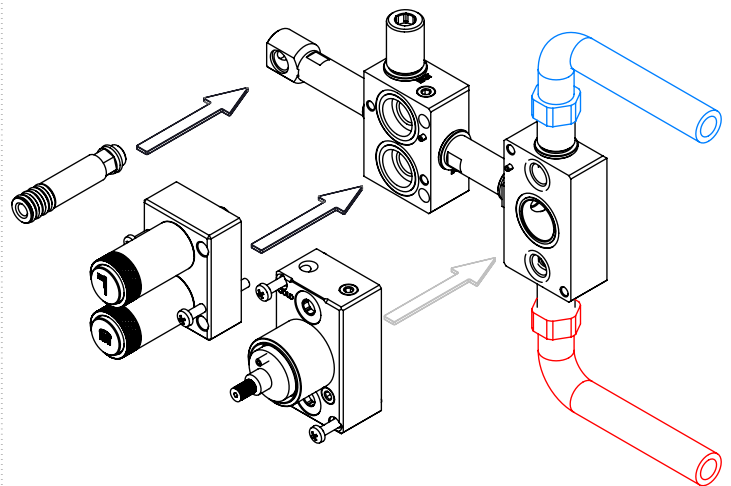

! SERVICE

TERC090CB2

MIST. EMBUTIR TERMOST. CLIC 2
VIAS CHUVEIRO MÃO SLIMASM

ASM TAPS®

WATER SOUL

INSTALLATION MANUAL

1 CONECTION

2 FIXED

3 REMOVE PROTECTION

4 FIX IT

5 FIX IT

6 MAINTENANCE