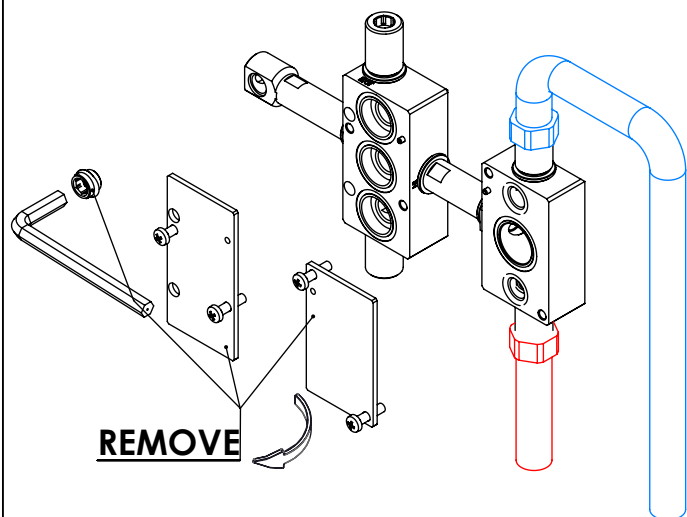

! SERVICE

TERC090CB3

MIST. EMBUTIR TERMOST. CLIC 3
VIAS CHUVEIRO MÃO SLIMASM

A S M T A P S ®

W A T E R S O U L

INSTALLATION MANUAL

1 CONECTION

2 FIXED

3 REMOVE PROTECTION

4 FIX IT

5 FIX IT

6 MAINTENANCE