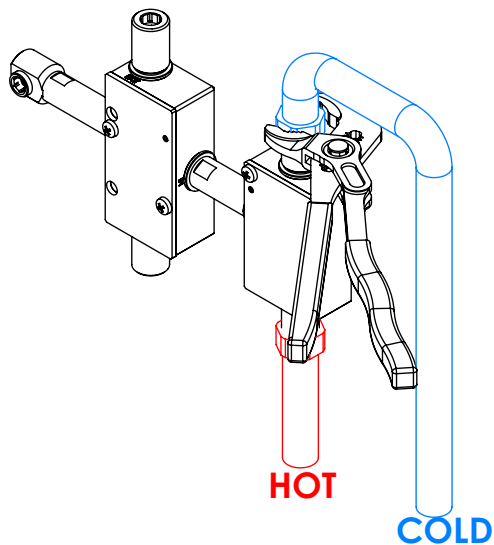

! SERVICE

TERC090CB3

MIST. EMBUTIR TERMOST. CLIC 3
VIAS CHUVEIRO MÃO SLIMASM

A S M T A P S ®

W A T E R S O U L

INSTALLATION MANUAL

1 CONECTION

2 FIXED