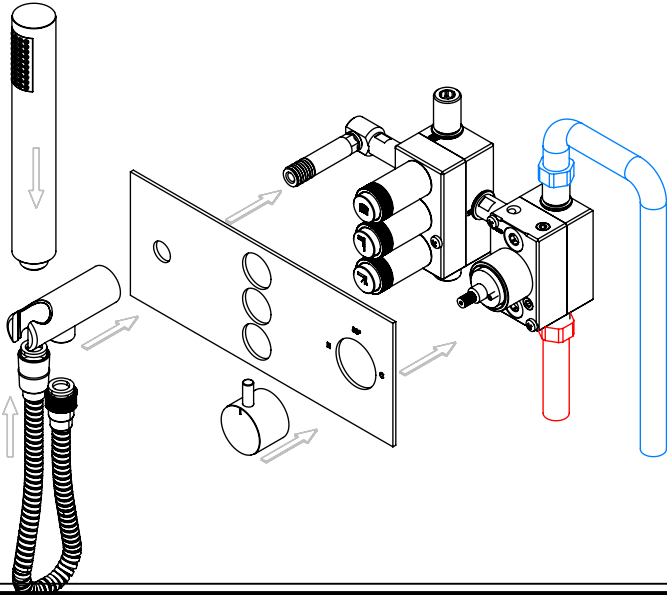

! SERVICE

TERC090CB3

MIST. EMBUTIR TERMOST. CLIC 3
VIAS CHUVEIRO MÃO SLIMASM

A S M T A P S ®

W A T E R S O U L

INSTALLATION MANUAL

1 CONECTION

2 FIXED

3 REMOVE PROTECTION

4 FIX IT

5 FIX IT

6 MAINTENANCE