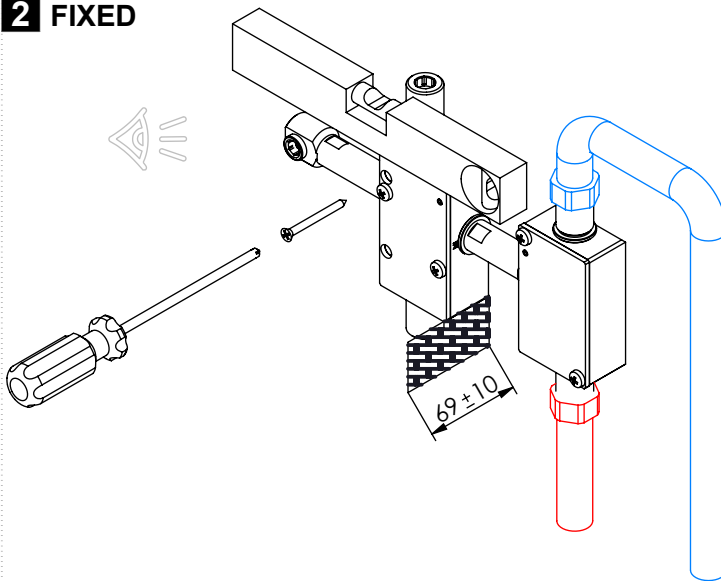

! SERVICE

TERC090CB3

MIST. EMBUTIR TERMOST. CLIC 3
VIAS CHUVEIRO MÃO SLIMASM

A S M T A P S ®

W A T E R S O U L

INSTALLATION MANUAL

1 CONECTION

2 FIXED

3 REMOVE PROTECTION

4 FIX IT

5 FIX IT

6 MAINTENANCE