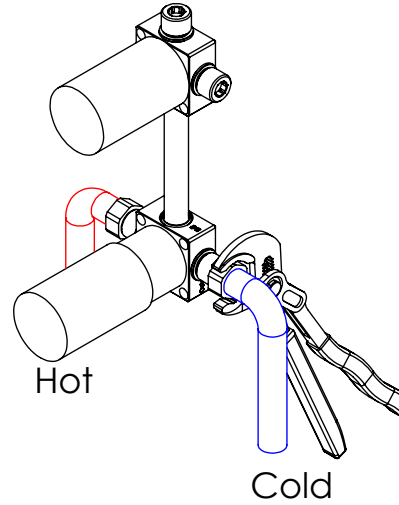

ESC. 1:2	Misturadora Embutir Termostática		
Desenhou 02/08/2017			TERCC080
Rev: 1 08/03/2022			

Service:

-  Adjustable Pliers
-  Screw Driver
-  level
-  2,5mm

Washbasin Mixer Installation Manual

2°

Conection: