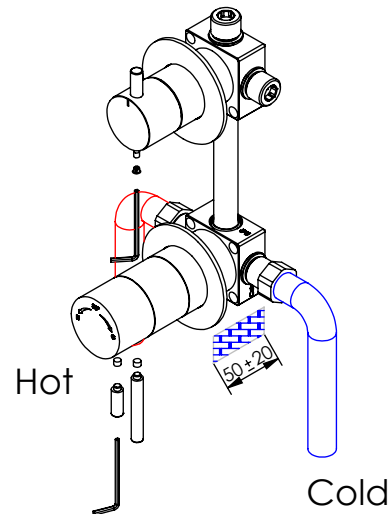

ESC. 1:2	Misturadora Embutir Termostática		
Desenhou 02/08/2017			TERCC080
Rev: 1 08/03/2022			

Service:

-  Adjustable Pliers
-  Screw Driver
-  level
-  2,5mm

Washbasin Mixer Installation Manual

2°

Conection:

3°

Fixed:

4°

Remove Protection:

5°

Maintenance: