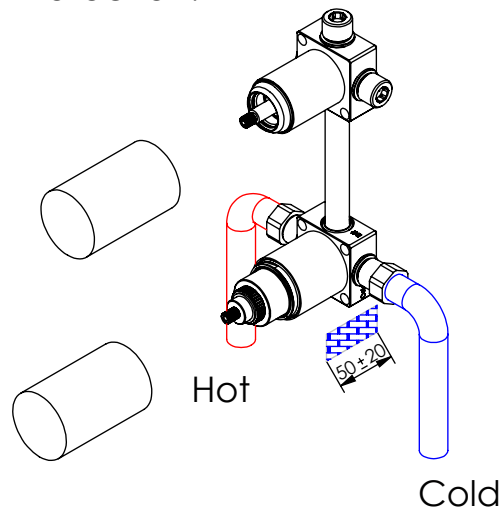

4°

Remove Protection: