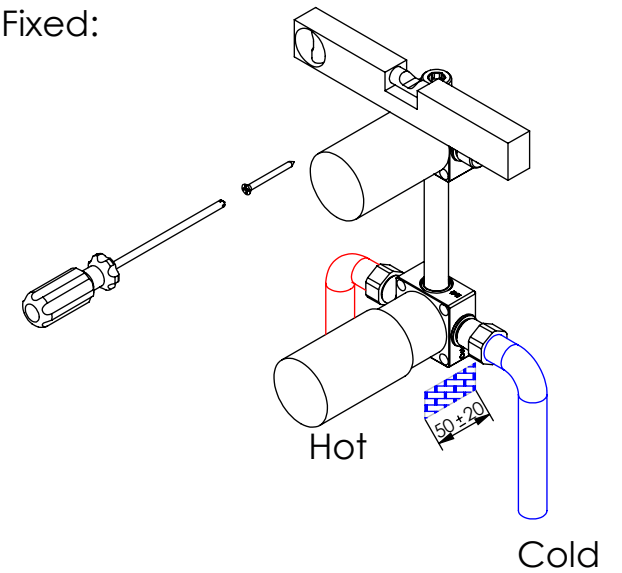

ESC. 1:2	Misturadora Embutir Termostática		
Desenhou 02/08/2017			TERCC080
Rev: 1 08/03/2022			

Service:

-  Adjustable Pliers
-  Screw Driver
-  level
-  2,5mm

Washbasin Mixer Installation Manual

2°

Conection:

3°

Fixed:

4°

Remove Protection:

5°

Maintenance: