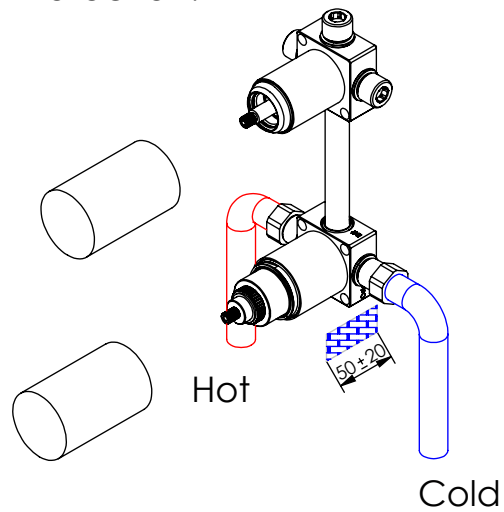

ESC. 1:2	Misturadora Embutir Termostática		
Desenhou 24/01/2017	 A S M T A P S [®]		TERCC090A
Rev: 1 08/03/2022	<small>W A T E R S O U L</small>		

Service:

-  Adjustable Pliers
-  Screw Driver
-  level
-  2,5mm

Washbasin Mixer Installation Manual

2°

Conection:

3°

Fixed:

4°

Remove Protection:

5°