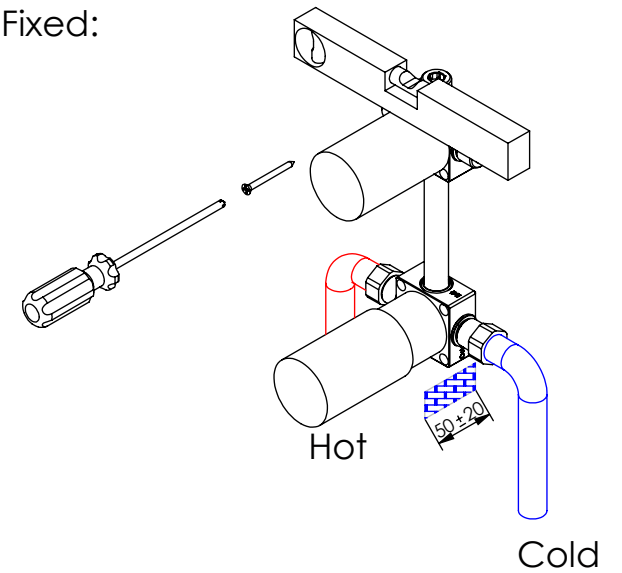

ESC. 1:2	Misturadora Embutir Termostática		
Desenhou 24/01/2017	 A S M T A P S [®]		TERCC090A
Rev: 1 08/03/2022	<small>W A T E R S O U L</small>		

Service:

-  Adjustable Pliers
-  Screw Driver
-  level
-  2,5mm

Washbasin Mixer Installation Manual

2°

Conection:

3°

Fixed:

4°

Remove Protection:

5°