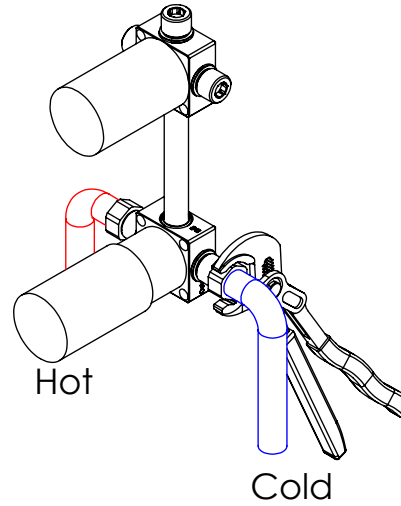

ESC. 1:2	Misturadora Embutir Termostática		
Desenhou 24/01/2017	 A S M T A P S [®]		TERCC090A
Rev: 1 08/03/2022	<small>W A T E R S O U L</small>		

Service:

-  Adjustable Pliers
-  Screw Driver
-  level
-  2,5mm

Washbasin Mixer Installation Manual

2°

Conection:

3°

Fixed:

4°

Remove Protection:

5°