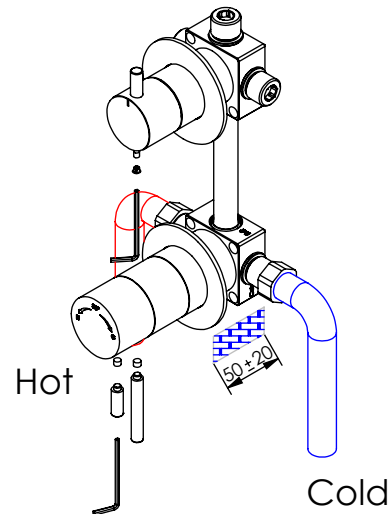

ESC. 1:2	Misturadora Embutir Termostática		
Desenhou 24/01/2017	 A S M T A P S [®]		TERCC090A
Rev: 1 08/03/2022	<small>W A T E R S O U L</small>		

Service:

-  Adjustable Pliers
-  Screw Driver
-  level
-  2,5mm

Washbasin Mixer Installation Manual

2°

Conection:

3°

Fixed:

4°

Remove Protection:

5°