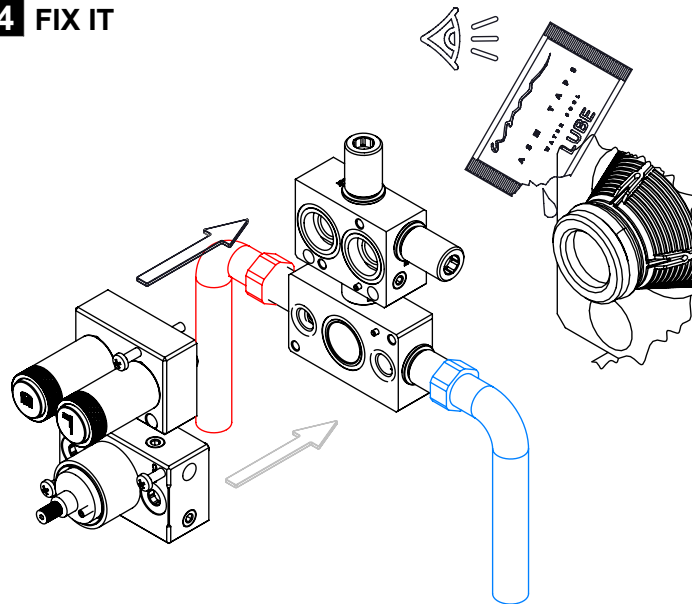

! SERVICE

TERCLUX080B2

MISTURADORA EMBUTIR TERMOSTÁTICA CLIC 2 VIAS LUX

ASM TAPS®

WATER SOUL

INSTALLATION MANUAL

1 CONECTION

2 FIXED

3 REMOVE PROTECTION

4 FIX IT

5 FIX IT

6 MAINTENANCE