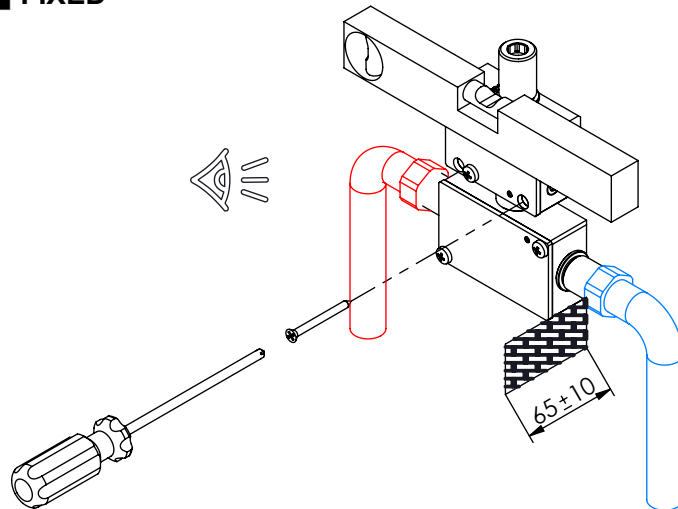

! SERVICE

TERCLUX080B2

MISTURADORA EMBUTIR TERMOSTÁTICA CLIC 2 VIAS LUX

ASM TAPS®

WATER SOUL

INSTALLATION MANUAL

1 CONECTION

2 FIXED